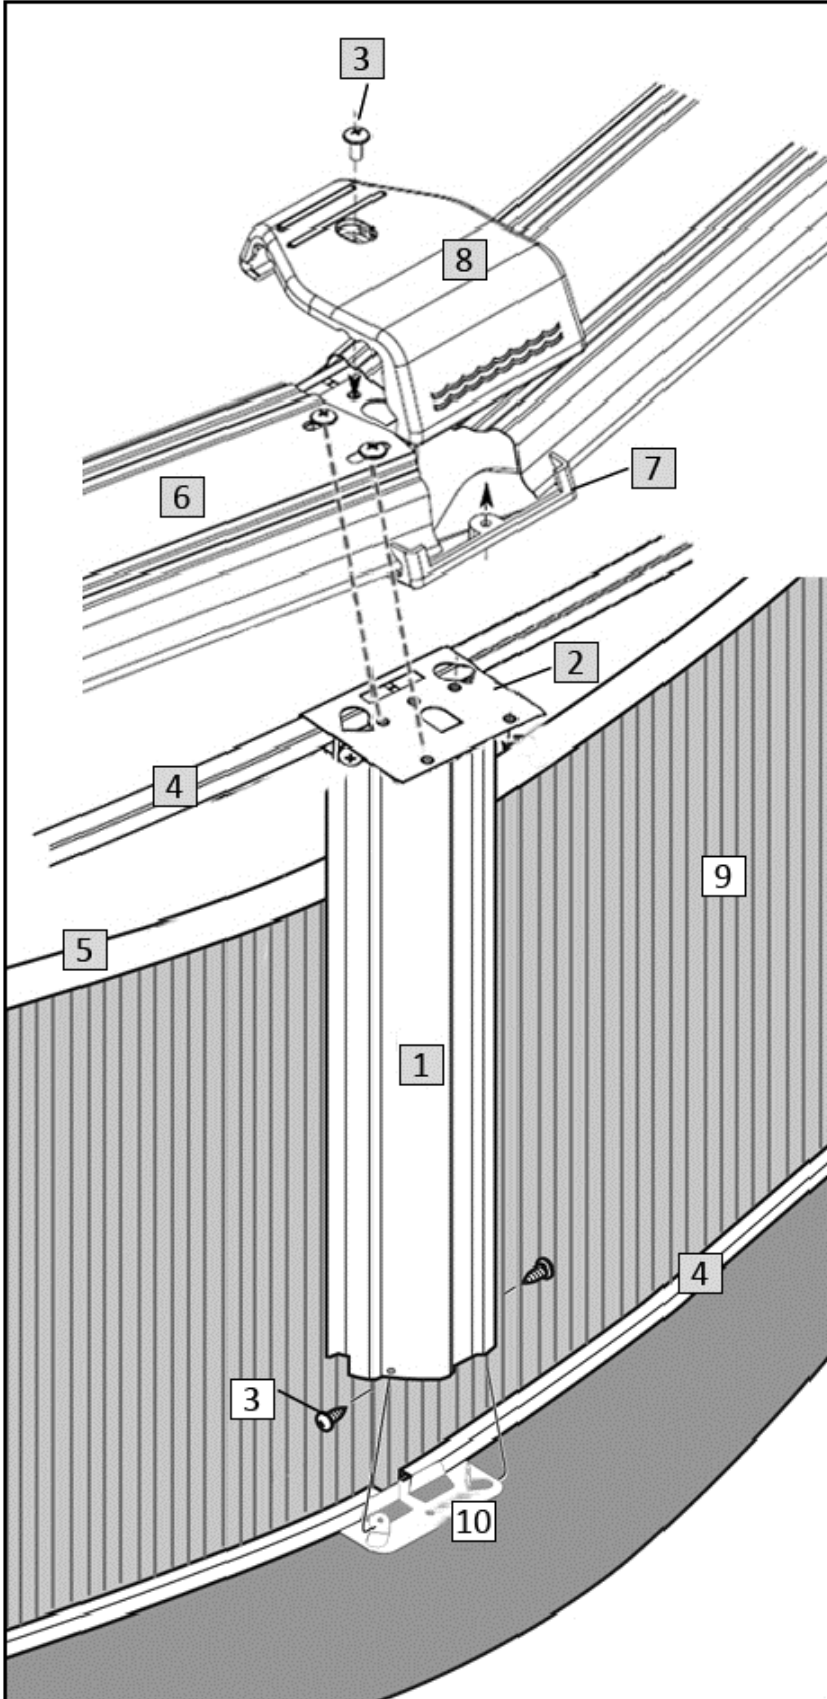

Belize 15' Round 52"

NB2502

Key #	Part Description	Item #
1	6in Vertical	NBP1027
2	Resin Upper Joint	NBP1068
3	Seat Cover Hardware	NBP1032
3	Wall Joint Hardware	NBP1021
4	5/8+Rail	NBP1025
5	Plastic Edging	NL107
6	6in Top Seat	NBP1023
7	6in Seat Cover Bracket	NBP1030
8	6in Seat Cover	NBP1029
9	Wall	PC5200
10	Resin Lower Joint	NBP1069