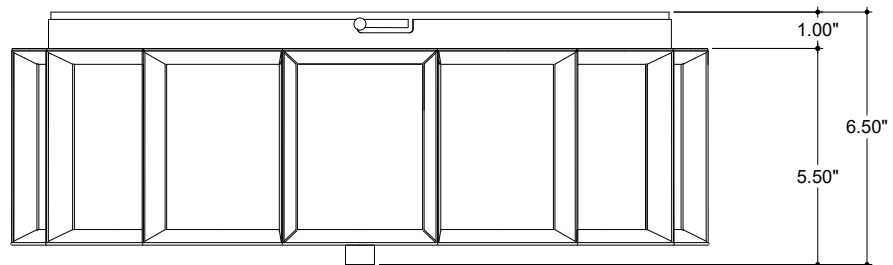

ITEM: 9999-0077

Overall Dimensions

Height: 6.5"

Diameter: 18.5"

Ø18.50" DIA. FRAME

Ø10.00" DIA. CANOPY

TOP VIEW

FRONT VIEW