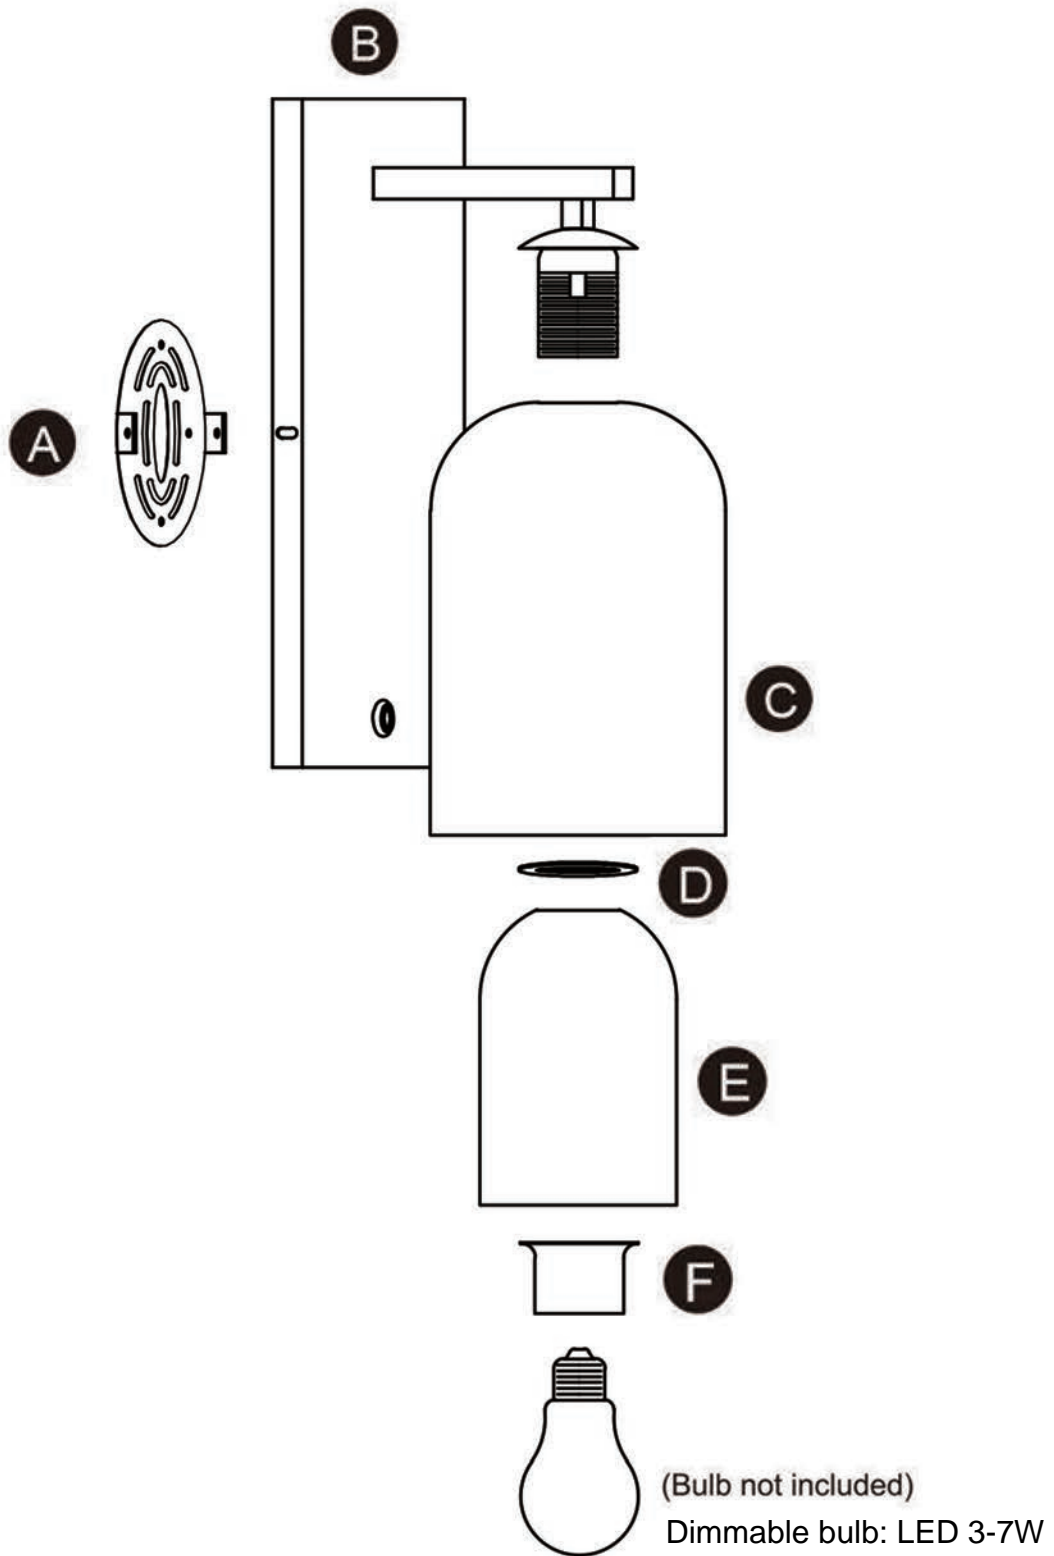

Exploded Drawing

← **Questions?**
Scan Here