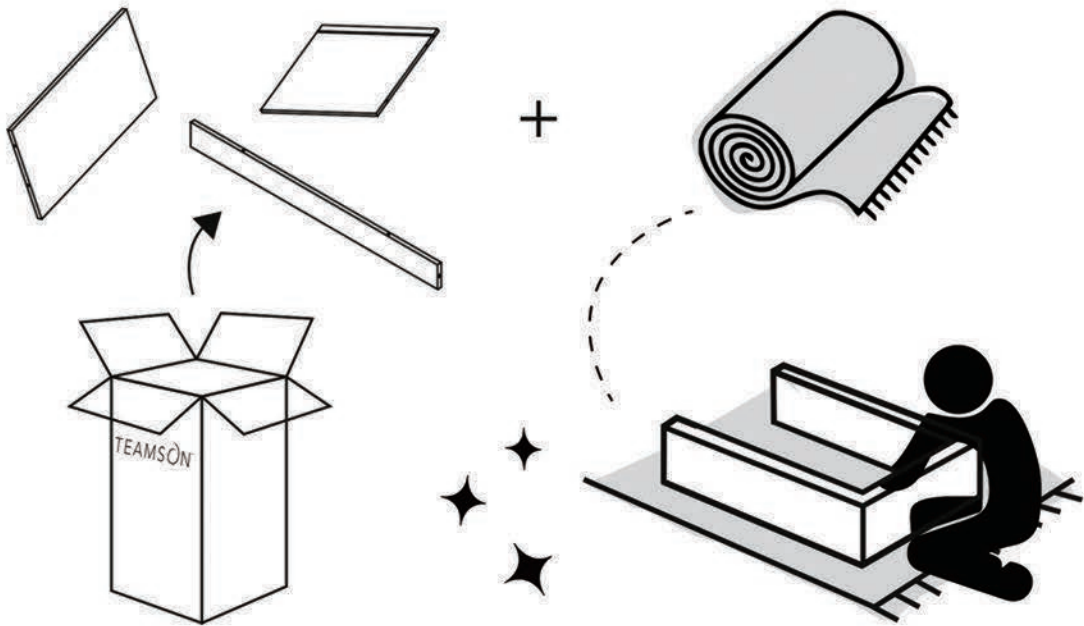

VERSANORA
1 Light Armed Wall Sconce
Glass Bell Shade

VN-L00075

TIME SAVER!
3D Interactive Instruction

** Got questions? Please have your product code (on the first page of this instruction, e.g. TD-12345A) and the order number ready, give us a call or email us through our customer care support! We are always ready to assist you!