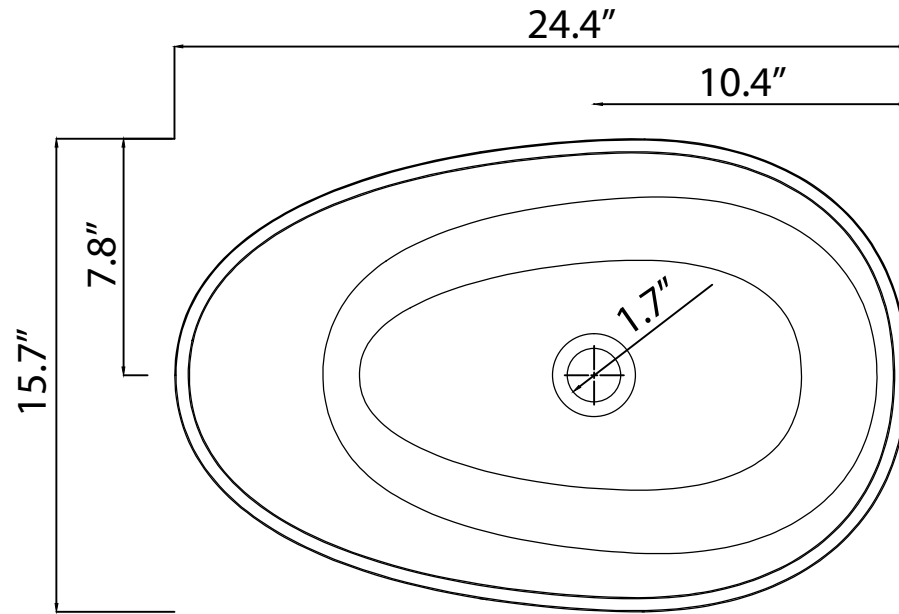

ANZZI™

LS-AZ606

LS-AZ8240

ANZZI™ Stone
Bathroom Lavatory
Vessel Sink

Length: 24.4"

Height: 6.2 in.

Weight: 28.6 lbs

Finish: White Matte