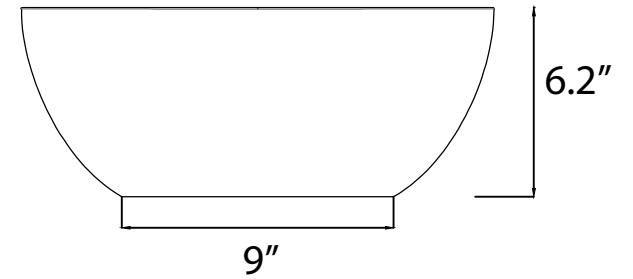

ANZZI™

LS-AZ606

LS-AZ8240

ANZZI™ Stone
Bathroom Lavatory
Vessel Sink

Length: 24.4"

Height: 6.2 in.

Weight: 28.6 lbs

Finish: White Matte