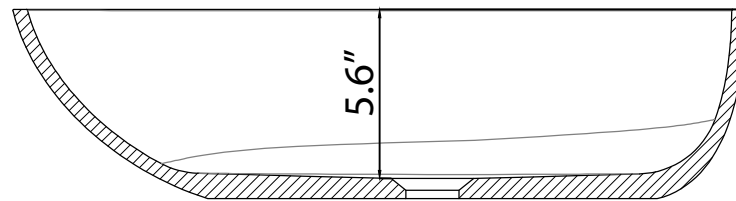

ANZZI™

LS-AZ606

LS-AZ8240

ANZZI™ Stone
Bathroom Lavatory
Vessel Sink

Length: 24.4"

Height: 6.2 in.

Weight: 28.6 lbs

Finish: White Matte