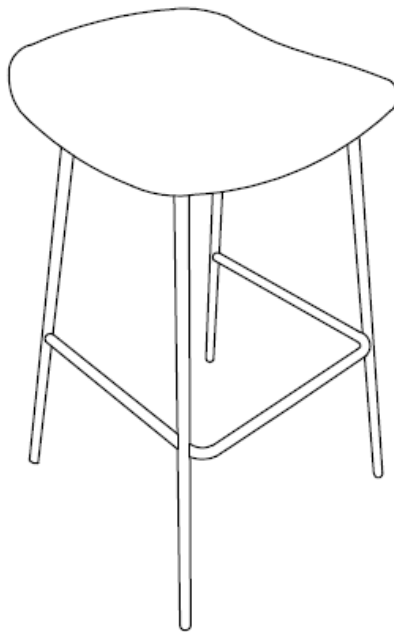

SIMPLIHOME®

Dafney / Kempton / Torino

Counter Height Stool (Set of 2)

MODEL # AXCDAFCS-CAM

brooklyn + max™ 

Wynden+Hall™
HOME DECOR

SIMPLIHOME®

Great quality is a right.

ALLEN KEY SCREW
M6 x 25 mm
QTY 4

2

ALLEN KEY
QTY 1

Step 1

1. Place Seat (A) upside down on a flat, smooth surface.
2. Attach Base (B) to the bottom of the Seat (A) using Allen Key Screws (1).
3. Use Allen Key (2) to tighten. Do not over-tighten.