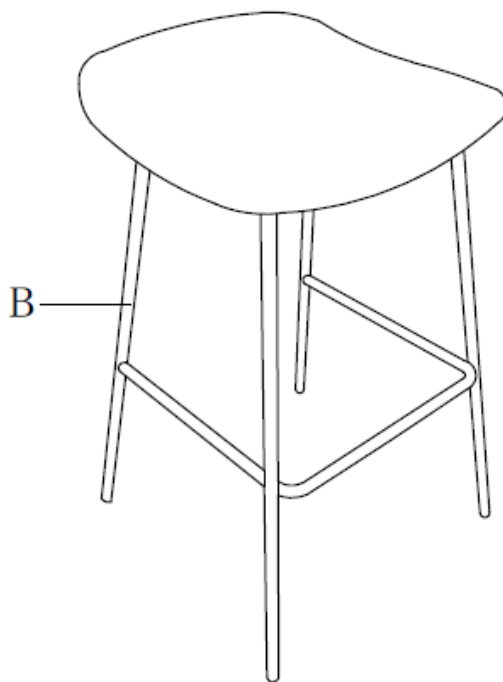

Step 2

1. Place Stool on a flat, level surface to ensure it is level.
2. If it is uneven, adjust the Base (B) by pressing the uneven leg slightly toward the inside of the stool to make it level.