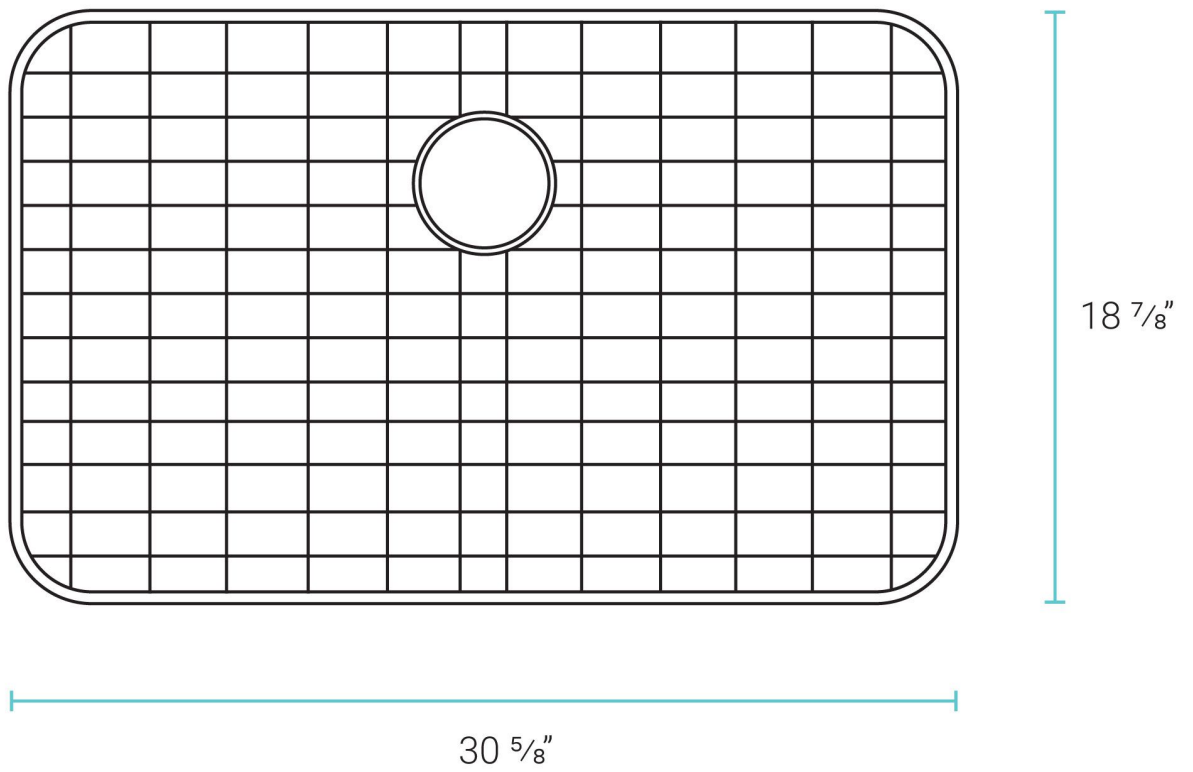

Swiss Madison[®]
well made forever

SM-KS758-G