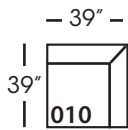

Sylvie-SLIP 061
Small Armless
L33" D39" H35"

Sylvie-SLIP 110/111
Chaise - RSC/LSC
L38" D67" H35"

Sylvie-SLIP 112/113
Single Seated End - RSE/LSE
L38" D39" H35"

Sylvie-SLIP 244/245
Small Seated End - RSE/LSE
L71" D39" H35"

Sylvie-SLIP 246/247
Large Seated End - RSE/LSE
L84" D39" H35"

Sylvie-SLIP 248/249
Large Seated End w/Corner
RSE/LSE
L116" D39" H35"

Seat Height 21"
Seat Depth 24"
Arm Height 25"

This is a suggested application and is subject to change.
Sizes and dimensions will vary due to the individual hand crafted techniques and materials used in every style we produce.
All furniture style names are for internal reference only, not intended for commercial use.

SYLVIE SLIP BENCH SECTIONAL COLLECTION

	Corner 010	Large Armless 241	Small Armless 061	Chaise 110/111	Single Seated End 112/113	Small Seated End 244/245	Large Seated End 246/247	Large Seated End w/Corner 248/249
Standard Features								
Cloud Cushion	x	x	x	x	x	x	x	x
Sinuous Underconstruction	x	x	x	x	x	x	x	x
Options - See Price List for Prices								
Luxe Cushion	No Charge	No Charge	No Charge	No Charge	No Charge	No Charge	No Charge	No Charge
Cloud Plus Cushion	x	x	x	x	x	x	x	x
Extra Pillows (XP) - 18" TP	N/A	N/A	N/A	x	x	x	x	x
Ordering Instructions								
To Order, Please write the following:	Sylvie-SLIP-010	Sylvie-SLIP-241	Sylvie-SLIP-061	Sylvie-SLIP-110 RSC/111 LSC	Sylvie-SLIP-112 RSE/113 LSE	Sylvie-SLIP-244 RSE/245 LSE	Sylvie-SLIP-246 RSE/247 LSE	Sylvie-SLIP-248 RSE/249 LSE
Additional Slipcovers								
To Order, Please write the following:	Sylvie-SCO-010	Sylvie-SCO-241	Sylvie-SCO-061	Sylvie-SCO-110/111	Sylvie-SCO-112/113	Sylvie-SCO-244/245	Sylvie-SCO-246/247	Sylvie-SCO-248/249

SYLVIE BENCH • SLIPCOVER • LOOSE PILLOW BACK

Corner
L39" D39" H35"

Large Armless
L65" D39" H35"

Small Armless
L33" D39" H35"

One Seated End*
L38" D39" H35"
**available as right or left seated*

Chaise*
L38" D67" H35"
**available as right or left seated*