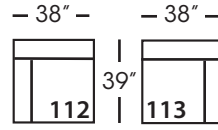

Sylvie-SLIP 246/247
Large Seated End - RSE/LSE
L84" D39" H35"

Sylvie-SLIP 248/249
Large Seated End w/Corner
RSE/LSE
L116" D39" H35"

Seat Height 21"
Seat Depth 24"
Arm Height 25"

This is a suggested application and is subject to change.
Sizes and dimensions will vary due to the individual hand crafted techniques and materials used in every style we produce.
All furniture style names are for internal reference only, not intended for commercial use.

SYLVIE SLIP BENCH SECTIONAL COLLECTION

	Corner 010	Large Armless 241	Small Armless 061	Chaise 110/111	Single Seated End 112/113	Small Seated End 244/245	Large Seated End 246/247	Large Seated End w/Corner 248/249
Standard Features								
Cloud Cushion	x	x	x	x	x	x	x	x
Sinuous Underconstruction	x	x	x	x	x	x	x	x
Options - See Price List for Prices								
Luxe Cushion	No Charge	No Charge	No Charge	No Charge	No Charge	No Charge	No Charge	No Charge
Cloud Plus Cushion	x	x	x	x	x	x	x	x
Extra Pillows (XP) - 18" TP	N/A	N/A	N/A	x	x	x	x	x
Ordering Instructions								
To Order, Please write the following:	Sylvie-SLIP-010	Sylvie-SLIP-241	Sylvie-SLIP-061	Sylvie-SLIP-110 RSC/111 LSC	Sylvie-SLIP-112 RSE/113 LSE	Sylvie-SLIP-244 RSE/245 LSE	Sylvie-SLIP-246 RSE/247 LSE	Sylvie-SLIP-248 RSE/249 LSE
Additional Slipcovers								
To Order, Please write the following:	Sylvie-SCO-010	Sylvie-SCO-241	Sylvie-SCO-061	Sylvie-SCO-110/111	Sylvie-SCO-112/113	Sylvie-SCO-244/245	Sylvie-SCO-246/247	Sylvie-SCO-248/249

SYLVIE BENCH • SLIPCOVER • LOOSE PILLOW BACK

Corner
L39" D39" H35"

Large Armless
L65" D39" H35"

Small Armless
L33" D39" H35"

One Seated End*
L38" D39" H35"
**available as right or left seated*

Chaise*
L38" D67" H35"
**available as right or left seated*

Small Seated End*
L71" D39" H35"
**available as right or left seated*

Large Seated End*
L84" D39" H35"
**available as right or left seated*

Large Seated End with Corner*
L116" D39" H35"
**available as right or left seated*