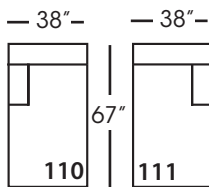

Sylvie-SLIP-116/117
Large Seated End - RSE/LSE
L84" D39" H35"

Sylvie-SLIP-118/119
Three Seat End w/Corner
RSE/LSE
L116" D39" H35"

Seat Height 21"
Seat Depth 24"
Arm Height 25"

This is a suggested application and is subject to change.
Sizes and dimensions will vary due to the individual hand crafted techniques and materials used in every style we produce.
All furniture style names are for internal reference only, not intended for commercial use.

Pattern Availability: RG, PS, NM, RS

ECLECTIC.SPIRITED.WONDERFULLY COMFORTABLE.

SYLVIE • SLIPCOVER • LOOSE PILLOW BACK

Corner
L39" D39" H35"

Large Armless
L65" D39" H35"

Small Armless
L33" D39" H35"

One Seated End*
L38" D39" H35"
**available as right or left seated*

Chaise*
L38" D67" H35"
**available as right or left seated*

Two Seated End*
L71" D39" H35"
**available as right or left seated*

Large Seated End*
L84" D39" H35"
**available as right or left seated*

3-Seat End with Corner*
L116" D39" H35"
**available as right or left seated*

Sylvie-SLIP 246/247
Large Seated End - RSE/LSE
L84" D39" H35"

Sylvie-SLIP 248/249
Large Seated End w/Corner
RSE/LSE
L116" D39" H35"

Seat Height 21"
Seat Depth 24"
Arm Height 25"

This is a suggested application and is subject to change.
Sizes and dimensions will vary due to the individual hand crafted techniques and materials used in every style we produce.
All furniture style names are for internal reference only, not intended for commercial use.