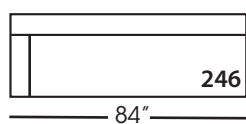

SYLVIE BENCH • SLIPCOVER • LOOSE PILLOW BACK

Corner
L39" D39" H35"

Large Armless
L65" D39" H35"

Small Armless
L33" D39" H35"

One Seated End*
L38" D39" H35"
**available as right or left seated*

Chaise*
L38" D67" H35"
**available as right or left seated*

Small Seated End*
L71" D39" H35"
**available as right or left seated*

Large Seated End*
L84" D39" H35"
**available as right or left seated*

Large Seated End with Corner*
L116" D39" H35"
**available as right or left seated*