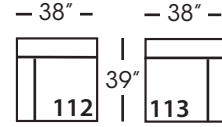

Sylvie-SLIP-116/117
Large Seated End - RSE/LSE
L84" D39" H35"

Sylvie-SLIP-118/119
Three Seat End w/Corner
RSE/LSE
L116" D39" H35"

Seat Height 21"
Seat Depth 24"
Arm Height 25"

This is a suggested application and is subject to change.
Sizes and dimensions will vary due to the individual hand crafted techniques and materials used in every style we produce.
All furniture style names are for internal reference only, not intended for commercial use.

SYLVIE SECTIONAL COLLECTION

	Corner 010	Large Armless 041	Small Armless 061	Chaise 110/111	1- Seat End 112/113	2- Seat End 114/115	Large Seated End 116/117	3-Seat End w/Corner 118/119
Standard Features								
Cloud Cushion	x	x	x	x	x	x	x	x
Sinuous Underconstruction	x	x	x	x	x	x	x	x
Options - See Price List for Prices								
Luxe Cushion	No Charge	No Charge	No Charge	No Charge	No Charge	No Charge	No Charge	No Charge
Cloud Plus Cushion	x	x	x	x	x	x	x	x
Extra Pillows (XP) - 18" TP	N/A	N/A	N/A	x	x	x	x	x
Ordering Instructions								
To Order, Please write the following:	Sylvie-SLIP-010	Sylvie-SLIP-041	Sylvie-SLIP-061	Sylvie-SLIP-110 RSC/111 LSC	Sylvie-SLIP-112 RSE/113 LSE	Sylvie-SLIP-114 RSE/115 LSE	Sylvie-SLIP-116 RSE/117 LSE	Sylvie-SLIP-118 RSE/119 LSE
Additional Slipcovers								
To Order, Please write the following:	Sylvie-SCO-010	Sylvie-SCO-041	Sylvie-SCO-061	Sylvie-SCO-110/111	Sylvie-SCO-113/113	Sylvie-SCO-114/115	Sylvie-SCO-116/117	Sylvie-SCO-118/119

Pattern Availability: RG, PS, NM, RS

ECLECTIC.SPIRITED.WONDERFULLY COMFORTABLE.

SYLVIE • SLIPCOVER • LOOSE PILLOW BACK

Corner
L39" D39" H35"

Large Armless
L65" D39" H35"

Small Armless
L33" D39" H35"

One Seated End*
L38" D39" H35"
**available as right or left seated*

Chaise*
L38" D67" H35"
**available as right or left seated*

Two Seated End*
L71" D39" H35"
**available as right or left seated*

Large Seated End*
L84" D39" H35"
**available as right or left seated*

3-Seat End with Corner*
L116" D39" H35"
**available as right or left seated*