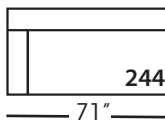

Sylvie-SLIP 246/247
Large Seated End - RSE/LSE
L84" D39" H35"

Sylvie-SLIP 248/249
Large Seated End w/Corner
RSE/LSE
L116" D39" H35"

Seat Height 21"
Seat Depth 24"
Arm Height 25"

This is a suggested application and is subject to change.
Sizes and dimensions will vary due to the individual hand crafted techniques and materials used in every style we produce.
All furniture style names are for internal reference only, not intended for commercial use.

SYLVIE BENCH • SLIPCOVER • LOOSE PILLOW BACK

Corner
L39" D39" H35"

Large Armless
L65" D39" H35"

Small Armless
L33" D39" H35"

One Seated End*
L38" D39" H35"
**available as right or left seated*

Chaise*
L38" D67" H35"
**available as right or left seated*

Small Seated End*
L71" D39" H35"
**available as right or left seated*

Large Seated End*
L84" D39" H35"
**available as right or left seated*

Large Seated End with Corner*
L116" D39" H35"
**available as right or left seated*