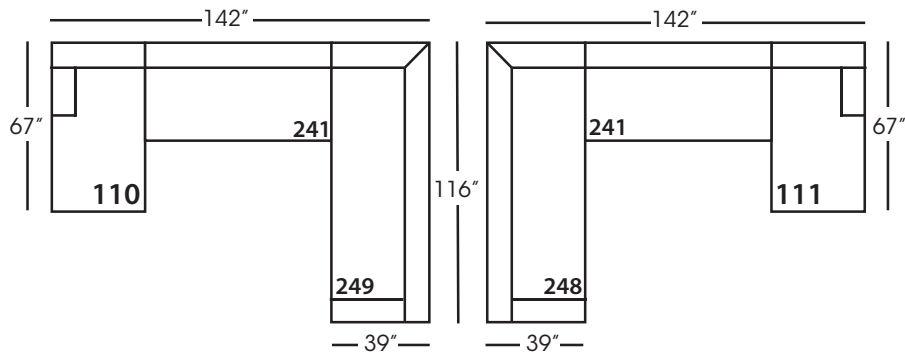

Sylvie-SLIP 246/247
Large Seated End - RSE/LSE
L84" D39" H35"

Sylvie-SLIP 248/249
Large Seated End w/Corner
RSE/LSE
L116" D39" H35"

Seat Height 21"
Seat Depth 24"
Arm Height 25"

This is a suggested application and is subject to change.
Sizes and dimensions will vary due to the individual hand crafted techniques and materials used in every style we produce.
All furniture style names are for internal reference only, not intended for commercial use.

SYLVIE SLIP BENCH SECTIONAL COLLECTION

	Corner 010	Large Armless 241	Small Armless 061	Chaise 110/111	Single Seated End 112/113	Small Seated End 244/245	Large Seated End 246/247	Large Seated End w/Corner 248/249
Standard Features								
Cloud Cushion	x	x	x	x	x	x	x	x
Sinuous Underconstruction	x	x	x	x	x	x	x	x
Options - See Price List for Prices								
Luxe Cushion	No Charge	No Charge	No Charge	No Charge	No Charge	No Charge	No Charge	No Charge
Cloud Plus Cushion	x	x	x	x	x	x	x	x
Extra Pillows (XP) - 18" TP	N/A	N/A	N/A	x	x	x	x	x
Ordering Instructions								
To Order, Please write the following:	Sylvie-SLIP-010	Sylvie-SLIP-241	Sylvie-SLIP-061	Sylvie-SLIP-110 RSC/111 LSC	Sylvie-SLIP-112 RSE/113 LSE	Sylvie-SLIP-244 RSE/245 LSE	Sylvie-SLIP-246 RSE/247 LSE	Sylvie-SLIP-248 RSE/249 LSE
Additional Slipcovers								
To Order, Please write the following:	Sylvie-SCO-010	Sylvie-SCO-241	Sylvie-SCO-061	Sylvie-SCO-110/111	Sylvie-SCO-112/113	Sylvie-SCO-244/245	Sylvie-SCO-246/247	Sylvie-SCO-248/249

SYLVIE BENCH • SLIPCOVER • LOOSE PILLOW BACK

Corner
L39" D39" H35"

Large Armless
L65" D39" H35"

Small Armless
L33" D39" H35"

One Seated End*
L38" D39" H35"
**available as right or left seated*

Chaise*
L38" D67" H35"
**available as right or left seated*

Small Seated End*
L71" D39" H35"
**available as right or left seated*

Large Seated End*
L84" D39" H35"
**available as right or left seated*

Large Seated End with Corner*
L116" D39" H35"
**available as right or left seated*