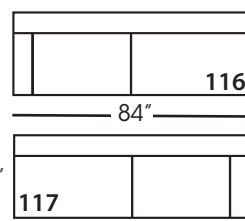

Sylvie-SLIP-116/117
Large Seated End - RSE/LSE
L84" D39" H35"

Sylvie-SLIP-118/119
Three Seat End w/Corner
RSE/LSE
L116" D39" H35"

Seat Height 21"
Seat Depth 24"
Arm Height 25"

This is a suggested application and is subject to change.
Sizes and dimensions will vary due to the individual hand crafted techniques and materials used in every style we produce.
All furniture style names are for internal reference only, not intended for commercial use.

SYLVIE SECTIONAL COLLECTION

	Corner 010	Large Armless 041	Small Armless 061	Chaise 110/111	1- Seat End 112/113	2- Seat End 114/115	Large Seated End 116/117	3-Seat End w/Corner 118/119
Standard Features								
Cloud Cushion	x	x	x	x	x	x	x	x
Sinuous Underconstruction	x	x	x	x	x	x	x	x
Options - See Price List for Prices								
Luxe Cushion	No Charge	No Charge	No Charge	No Charge	No Charge	No Charge	No Charge	No Charge
Cloud Plus Cushion	x	x	x	x	x	x	x	x
Extra Pillows (XP) - 18" TP	N/A	N/A	N/A	x	x	x	x	x
Ordering Instructions								
To Order, Please write the following:	Sylvie-SLIP-010	Sylvie-SLIP-041	Sylvie-SLIP-061	Sylvie-SLIP-110 RSC/111 LSC	Sylvie-SLIP-112 RSE/113 LSE	Sylvie-SLIP-114 RSE/115 LSE	Sylvie-SLIP-116 RSE/117 LSE	Sylvie-SLIP-118 RSE/119 LSE
Additional Slipcovers								
To Order, Please write the following:	Sylvie-SCO-010	Sylvie-SCO-041	Sylvie-SCO-061	Sylvie-SCO-110/111	Sylvie-SCO-113/113	Sylvie-SCO-114/115	Sylvie-SCO-116/117	Sylvie-SCO-118/119

Pattern Availability: RG, PS, NM, RS

ECLECTIC.SPIRITED.WONDERFULLY COMFORTABLE.

SYLVIE • SLIPCOVER • LOOSE PILLOW BACK

Corner
L39" D39" H35"

Large Armless
L65" D39" H35"

Small Armless
L33" D39" H35"

One Seated End*
L38" D39" H35"
**available as right or left seated*

Chaise*
L38" D67" H35"
**available as right or left seated*

Two Seated End*
L71" D39" H35"
**available as right or left seated*

Large Seated End*
L84" D39" H35"
**available as right or left seated*

3-Seat End with Corner*
L116" D39" H35"
**available as right or left seated*