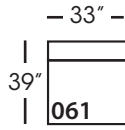

Sylvie-SLIP 246/247
Large Seated End - RSE/LSE
L84" D39" H35"

Sylvie-SLIP 248/249
Large Seated End w/Corner
RSE/LSE
L116" D39" H35"

Seat Height 21"
Seat Depth 24"
Arm Height 25"

This is a suggested application and is subject to change.
Sizes and dimensions will vary due to the individual hand crafted techniques and materials used in every style we produce.
All furniture style names are for internal reference only, not intended for commercial use.

SYLVIE SLIP BENCH SECTIONAL COLLECTION

	Corner 010	Large Armless 241	Small Armless 061	Chaise 110/111	Single Seated End 112/113	Small Seated End 244/245	Large Seated End 246/247	Large Seated End w/Corner 248/249
Standard Features								
Cloud Cushion	x	x	x	x	x	x	x	x
Sinuous Underconstruction	x	x	x	x	x	x	x	x
Options - See Price List for Prices								
Luxe Cushion	No Charge	No Charge	No Charge	No Charge	No Charge	No Charge	No Charge	No Charge
Cloud Plus Cushion	x	x	x	x	x	x	x	x
Extra Pillows (XP) - 18" TP	N/A	N/A	N/A	x	x	x	x	x
Ordering Instructions								
To Order, Please write the following:	Sylvie-SLIP-010	Sylvie-SLIP-241	Sylvie-SLIP-061	Sylvie-SLIP-110 RSC/111 LSC	Sylvie-SLIP-112 RSE/113 LSE	Sylvie-SLIP-244 RSE/245 LSE	Sylvie-SLIP-246 RSE/247 LSE	Sylvie-SLIP-248 RSE/249 LSE
Additional Slipcovers								
To Order, Please write the following:	Sylvie-SCO-010	Sylvie-SCO-241	Sylvie-SCO-061	Sylvie-SCO-110/111	Sylvie-SCO-112/113	Sylvie-SCO-244/245	Sylvie-SCO-246/247	Sylvie-SCO-248/249

SYLVIE BENCH • SLIPCOVER • LOOSE PILLOW BACK

Corner
L39" D39" H35"

Large Armless
L65" D39" H35"

Small Armless
L33" D39" H35"

One Seated End*
L38" D39" H35"
**available as right or left seated*

Chaise*
L38" D67" H35"
**available as right or left seated*

Small Seated End*
L71" D39" H35"
**available as right or left seated*

Large Seated End*
L84" D39" H35"
**available as right or left seated*

Large Seated End with Corner*
L116" D39" H35"
**available as right or left seated*