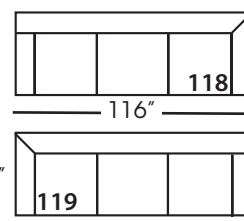

Sylvie-SLIP-116/117
Large Seated End - RSE/LSE
L84" D39" H35"

Sylvie-SLIP-118/119
Three Seat End w/Corner
RSE/LSE
L116" D39" H35"

Seat Height 21"
Seat Depth 24"
Arm Height 25"

This is a suggested application and is subject to change.
Sizes and dimensions will vary due to the individual hand crafted techniques and materials used in every style we produce.
All furniture style names are for internal reference only, not intended for commercial use.

Pattern Availability: RG, PS, NM, RS

ECLECTIC.SPIRITED.WONDERFULLY COMFORTABLE.

SYLVIE • SLIPCOVER • LOOSE PILLOW BACK

Corner
L39" D39" H35"

Large Armless
L65" D39" H35"

Small Armless
L33" D39" H35"

One Seated End*
L38" D39" H35"
**available as right or left seated*

Chaise*
L38" D67" H35"
**available as right or left seated*

Two Seated End*
L71" D39" H35"
**available as right or left seated*

Large Seated End*
L84" D39" H35"
**available as right or left seated*

3-Seat End with Corner*
L116" D39" H35"
**available as right or left seated*

Small Seated End*
L71" D39" H35"
**available as right or left seated*

Large Seated End*
L84" D39" H35"
**available as right or left seated*

Large Seated End with Corner*
L116" D39" H35"
**available as right or left seated*