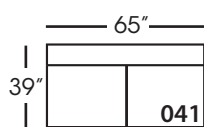

Sylvie-SLIP-116/117
Large Seated End - RSE/LSE
L84" D39" H35"

Sylvie-SLIP-118/119
Three Seat End w/Corner
RSE/LSE
L116" D39" H35"

Seat Height 21"
Seat Depth 24"
Arm Height 25"

This is a suggested application and is subject to change.
Sizes and dimensions will vary due to the individual hand crafted techniques and materials used in every style we produce.
All furniture style names are for internal reference only, not intended for commercial use.

SYLVIE SECTIONAL COLLECTION

	Corner 010	Large Armless 041	Small Armless 061	Chaise 110/111	1- Seat End 112/113	2- Seat End 114/115	Large Seated End 116/117	3-Seat End w/Corner 118/119
Standard Features								
Cloud Cushion	x	x	x	x	x	x	x	x
Sinuous Underconstruction	x	x	x	x	x	x	x	x
Options - See Price List for Prices								
Luxe Cushion	No Charge	No Charge	No Charge	No Charge	No Charge	No Charge	No Charge	No Charge
Cloud Plus Cushion	x	x	x	x	x	x	x	x
Extra Pillows (XP) - 18" TP	N/A	N/A	N/A	x	x	x	x	x
Ordering Instructions								
To Order, Please write the following:	Sylvie-SLIP-010	Sylvie-SLIP-041	Sylvie-SLIP-061	Sylvie-SLIP-110 RSC/111 LSC	Sylvie-SLIP-112 RSE/113 LSE	Sylvie-SLIP-114 RSE/115 LSE	Sylvie-SLIP-116 RSE/117 LSE	Sylvie-SLIP-118 RSE/119 LSE
Additional Slipcovers								
To Order, Please write the following:	Sylvie-SCO-010	Sylvie-SCO-041	Sylvie-SCO-061	Sylvie-SCO-110/111	Sylvie-SCO-113/113	Sylvie-SCO-114/115	Sylvie-SCO-116/117	Sylvie-SCO-118/119

Pattern Availability: RG, PS, NM, RS

ECLECTIC.SPIRITED.WONDERFULLY COMFORTABLE.

SYLVIE • SLIPCOVER • LOOSE PILLOW BACK

Corner
L39" D39" H35"

Large Armless
L65" D39" H35"

Small Armless
L33" D39" H35"

One Seated End*
L38" D39" H35"
**available as right or left seated*

Chaise*
L38" D67" H35"
**available as right or left seated*

Two Seated End*
L71" D39" H35"
**available as right or left seated*

Large Seated End*
L84" D39" H35"
**available as right or left seated*

3-Seat End with Corner*
L116" D39" H35"
**available as right or left seated*