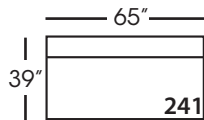

Sylvie-SLIP 246/247
Large Seated End - RSE/LSE
L84" D39" H35"

Sylvie-SLIP 248/249
Large Seated End w/Corner
RSE/LSE
L116" D39" H35"

Seat Height 21"
Seat Depth 24"
Arm Height 25"

This is a suggested application and is subject to change.
Sizes and dimensions will vary due to the individual hand crafted techniques and materials used in every style we produce.
All furniture style names are for internal reference only, not intended for commercial use.

SYLVIE SLIP BENCH SECTIONAL COLLECTION

	Corner 010	Large Armless 241	Small Armless 061	Chaise 110/111	Single Seated End 112/113	Small Seated End 244/245	Large Seated End 246/247	Large Seated End w/Corner 248/249
Standard Features								
Cloud Cushion	x	x	x	x	x	x	x	x
Sinuous Underconstruction	x	x	x	x	x	x	x	x
Options - See Price List for Prices								
Luxe Cushion	No Charge	No Charge	No Charge	No Charge	No Charge	No Charge	No Charge	No Charge
Cloud Plus Cushion	x	x	x	x	x	x	x	x
Extra Pillows (XP) - 18" TP	N/A	N/A	N/A	x	x	x	x	x
Ordering Instructions								
To Order, Please write the following:	Sylvie-SLIP-010	Sylvie-SLIP-241	Sylvie-SLIP-061	Sylvie-SLIP-110 RSC/111 LSC	Sylvie-SLIP-112 RSE/113 LSE	Sylvie-SLIP-244 RSE/245 LSE	Sylvie-SLIP-246 RSE/247 LSE	Sylvie-SLIP-248 RSE/249 LSE
Additional Slipcovers								
To Order, Please write the following:	Sylvie-SCO-010	Sylvie-SCO-241	Sylvie-SCO-061	Sylvie-SCO-110/111	Sylvie-SCO-112/113	Sylvie-SCO-244/245	Sylvie-SCO-246/247	Sylvie-SCO-248/249

SYLVIE BENCH • SLIPCOVER • LOOSE PILLOW BACK

Corner
L39" D39" H35"

Large Armless
L65" D39" H35"

Small Armless
L33" D39" H35"

One Seated End*
L38" D39" H35"
**available as right or left seated*

Chaise*
L38" D67" H35"
**available as right or left seated*

Small Seated End*
L71" D39" H35"
**available as right or left seated*

Large Seated End*
L84" D39" H35"
**available as right or left seated*

Large Seated End with Corner*
L116" D39" H35"
**available as right or left seated*