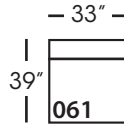

Sylvie-SLIP-116/117
Large Seated End - RSE/LSE
L84" D39" H35"

Sylvie-SLIP-118/119
Three Seat End w/Corner
RSE/LSE
L116" D39" H35"

Seat Height 21"
Seat Depth 24"
Arm Height 25"

This is a suggested application and is subject to change.
Sizes and dimensions will vary due to the individual hand crafted techniques and materials used in every style we produce.
All furniture style names are for internal reference only, not intended for commercial use.

Pattern Availability: RG, PS, NM, RS

ECLECTIC.SPIRITED.WONDERFULLY COMFORTABLE.

SYLVIE • SLIPCOVER • LOOSE PILLOW BACK

Corner
L39" D39" H35"

Large Armless
L65" D39" H35"

Small Armless
L33" D39" H35"

One Seated End*
L38" D39" H35"
**available as right or left seated*

Chaise*
L38" D67" H35"
**available as right or left seated*

Two Seated End*
L71" D39" H35"
**available as right or left seated*

Large Seated End*
L84" D39" H35"
**available as right or left seated*

3-Seat End with Corner*
L116" D39" H35"
**available as right or left seated*

Small Seated End*
L71" D39" H35"
**available as right or left seated*

Large Seated End*
L84" D39" H35"
**available as right or left seated*

Large Seated End with Corner*
L116" D39" H35"
**available as right or left seated*