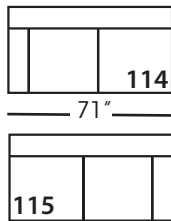

Sylvie-SLIP-116/117
Large Seated End - RSE/LSE
L84" D39" H35"

Sylvie-SLIP-118/119
Three Seat End w/Corner
RSE/LSE
L116" D39" H35"

Seat Height 21"
Seat Depth 24"
Arm Height 25"

This is a suggested application and is subject to change.
Sizes and dimensions will vary due to the individual hand crafted techniques and materials used in every style we produce.
All furniture style names are for internal reference only, not intended for commercial use.

Pattern Availability: RG, PS, NM, RS

ECLECTIC.SPIRITED.WONDERFULLY COMFORTABLE.

SYLVIE • SLIPCOVER • LOOSE PILLOW BACK

Corner
L39" D39" H35"

Large Armless
L65" D39" H35"

Small Armless
L33" D39" H35"

One Seated End*
L38" D39" H35"
**available as right or left seated*

Chaise*
L38" D67" H35"
**available as right or left seated*

Two Seated End*
L71" D39" H35"
**available as right or left seated*

Large Seated End*
L84" D39" H35"
**available as right or left seated*

3-Seat End with Corner*
L116" D39" H35"
**available as right or left seated*

Small Seated End*
L71" D39" H35"
**available as right or left seated*

Large Seated End*
L84" D39" H35"
**available as right or left seated*

Large Seated End with Corner*
L116" D39" H35"
**available as right or left seated*