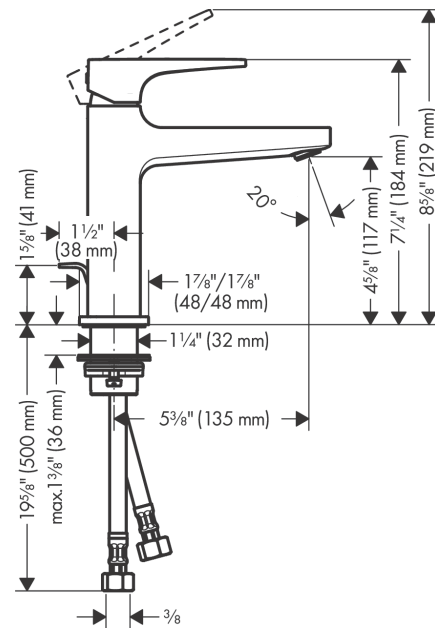

Metropol
Single-Hole Faucet 110 with Lever Handle and Pop-Up Drain, 1.2 GPM
 Finishes : **brushed nickel** Part no. : **32506821**

Description

Features

- Aerated spray
- Flow: 1.2 GPM (4.5 L/Min)
- Ceramic cartridge
- Includes pop-up drain

Item details

List Price \$ 504.00

Technology

Compliance

Product image

Scale drawing

Metropol
Single-Hole Faucet 110 with Lever Handle and Pop-Up Drain, 1.2 GPM
 Finishes : **brushed nickel** Part no. : **32506821**

Exploded drawing

Year of production: >01/18

Metropol

Single-Hole Faucet 110 with Lever Handle and Pop-Up Drain, 1.2 GPM

Finishes : **brushed nickel** Part no. : **32506821**

Spare parts list

Year of production: >01/18

Pos.	Description	Part no.	Price	PU
1	handle	92995820	-	1
2	screw cover	95704000	-	1
3	flange	92625820	-	1
4	nut	92689000	-	1
5	O-ring 27x1,5	92527000	-	1
6	O-ring 25x1,5	98146000	-	1
7	cartridge, assy	95973001	-	1
8	seal	98865000	-	1
9	adapter for cartridge	92628000	-	1
10	adapter for cartridge	98866000	-	1
11	O-ring 23x2	98398000	-	1
12	aerator M22x1	93098000	-	1
13	service tool	95661000	-	1
14	O-ring 32x1,5	92936000	-	1
15	escutcheon	93048820	-	1
16	flat seal	98749000	-	1
17	fixing set (Ø 32)	13961000	-	1
18	lever collar	97548000	-	1
19	connection hose 23½" M8x0,75 3/8"	98600001	-	1
20	pull rod	96657820	-	1
a	pop up waste	88509820	-	1