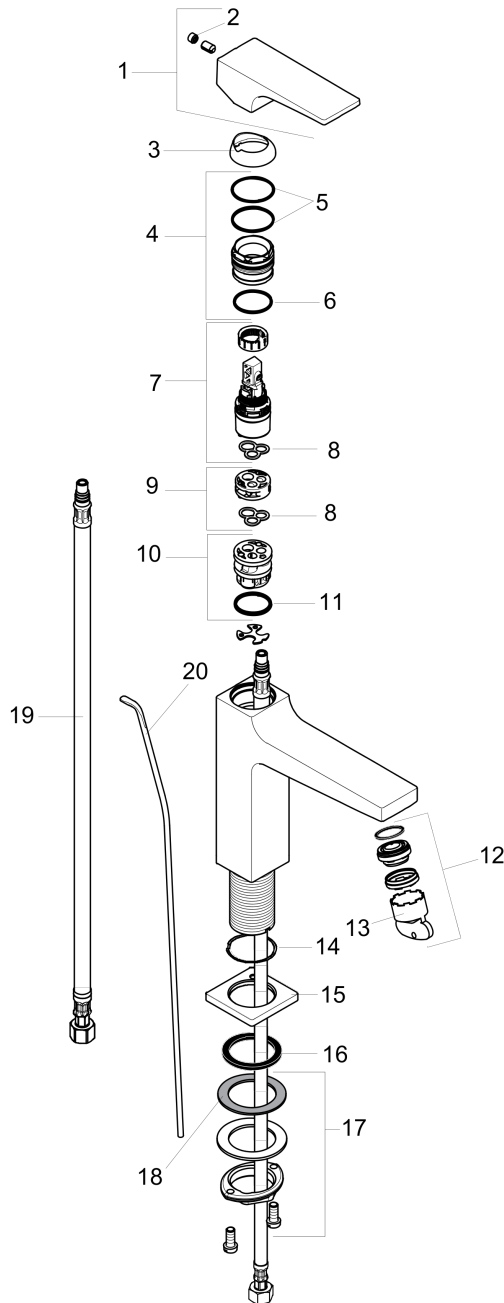

Metropol
Single-Hole Faucet 110 with Lever Handle and Pop-Up Drain, 1.2 GPM
 Finishes : **brushed nickel** Part no. : **32506821**

Description

Features

- Aerated spray
- Flow: 1.2 GPM (4.5 L/Min)
- Ceramic cartridge
- Includes pop-up drain

Item details

List Price \$ 504.00

Technology

Compliance

Product image

Scale drawing

Metropol
Single-Hole Faucet 110 with Lever Handle and Pop-Up Drain, 1.2 GPM
 Finishes : **brushed nickel** Part no. : **32506821**

Exploded drawing

Year of production: >01/18

Metropol

Single-Hole Faucet 110 with Lever Handle and Pop-Up Drain, 1.2 GPM

Finishes : **brushed nickel** Part no. : **32506821**

Spare parts list

Year of production: >01/18

Pos.	Description	Part no.	Price	PU
1	handle	92995820	-	1
2	screw cover	95704000	-	1
3	flange	92625820	-	1
4	nut	92689000	-	1
5	O-ring 27x1,5	92527000	-	1
6	O-ring 25x1,5	98146000	-	1
7	cartridge, assy	95973001	-	1
8	seal	98865000	-	1
9	adapter for cartridge	92628000	-	1
10	adapter for cartridge	98866000	-	1
11	O-ring 23x2	98398000	-	1
12	aerator M22x1	93098000	-	1
13	service tool	95661000	-	1
14	O-ring 32x1,5	92936000	-	1
15	escutcheon	93048820	-	1
16	flat seal	98749000	-	1
17	fixing set (Ø 32)	13961000	-	1
18	lever collar	97548000	-	1
19	connection hose 23½" M8x0,75 3/8"	98600001	-	1
20	pull rod	96657820	-	1
a	pop up waste	88509820	-	1