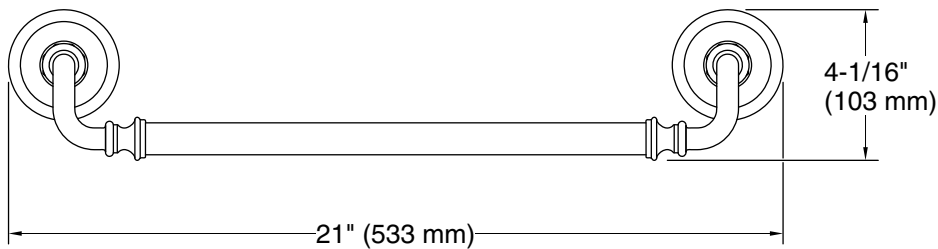

Features

- Coordinates with other products in the Artifacts collection
- Includes installation hardware

Material

- Premium metal construction for durability and reliability
- KOHLER finishes resist corrosion and tarnishing

Technical Information

All product dimensions are nominal.

Material: Metal

Notes

Install this product according to the installation guide.

CAUTION: Risk of personal injury. Do not install these products in any area where they are likely to be used inadvertently as a grab bar or support bar. These products are not designed or intended for use as a grab bar or support bar.