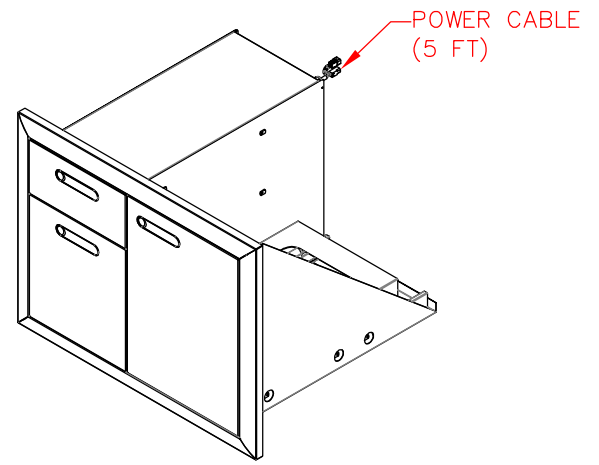

# LTA30-4 TRASH STORAGE ACCESSORY, 30"

## PRODUCT DIMENSIONS

TOP VIEW

FRONT VIEW

SIDE VIEW

## CUTOUT DIMENSIONS