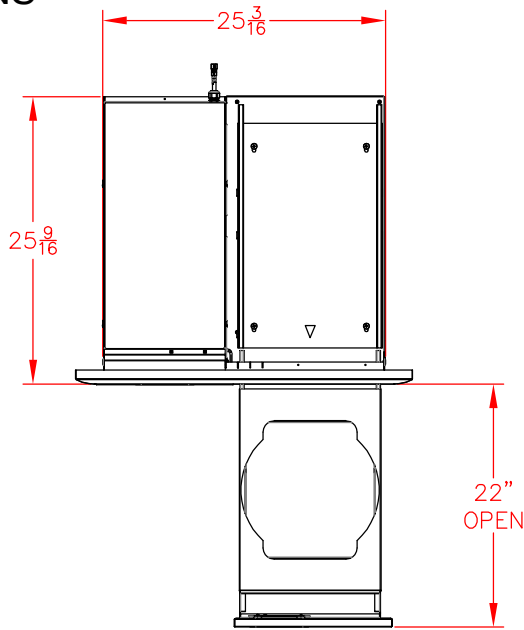

# LTA30-4 TRASH STORAGE ACCESSORY, 30"

## PRODUCT DIMENSIONS

TOP VIEW

FRONT VIEW

SIDE VIEW

## CUTOUT DIMENSIONS