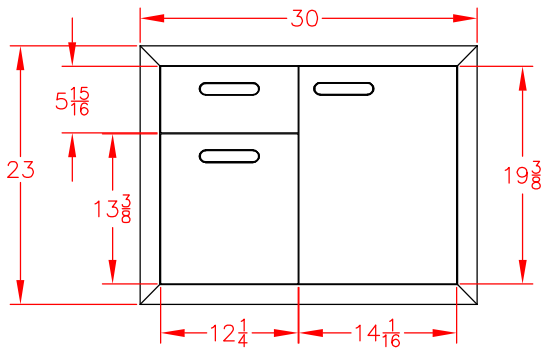

# LTA30-4 TRASH STORAGE ACCESSORY, 30"

## PRODUCT DIMENSIONS

TOP VIEW

FRONT VIEW

SIDE VIEW

## CUTOUT DIMENSIONS