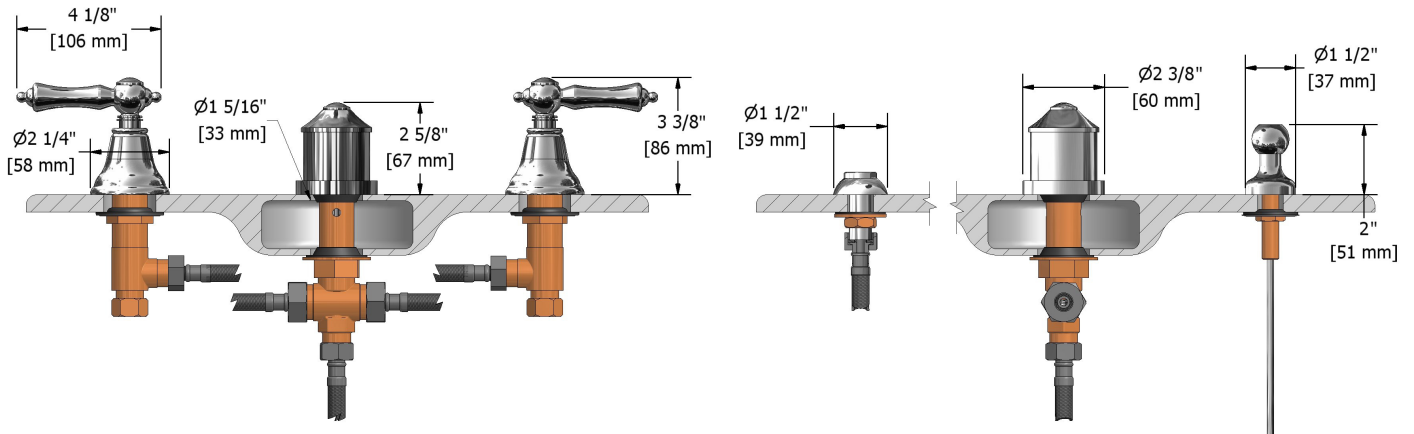

Sizes, models and finishes may differ from those presented.

Warranty

This **Riobel Inc.** product you have purchased carries a Limited Lifetime Warranty on the chrome, PVD finish, blacks and all working parts and is guaranteed from the initial purchase date against all manufacturing defects. All other finishes, including plastic components, are guaranteed for one year. All electric and/or electronic parts are covered by a 5-year limited warranty.

Customer Service

Ontario, West Canada : 888-287-5354 Quebec, Maritimes, United States : 866-473-8442

2020.11.05