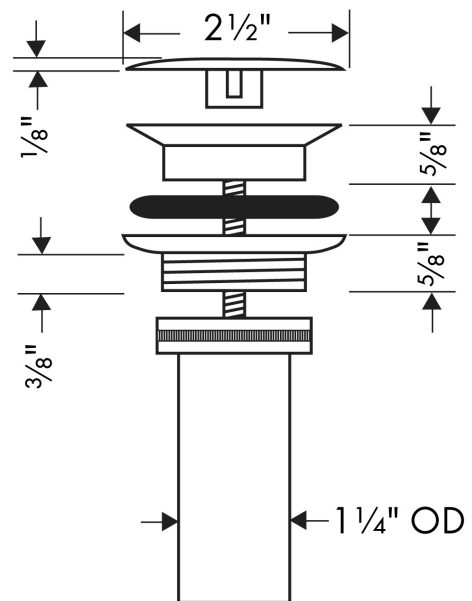

Brand	hansgrohe
Art. Name	Drain for Sinks
Art. Nr.	50001141
Surface	brushed bronze
Pos.	1

## Product Picture

## Drawing