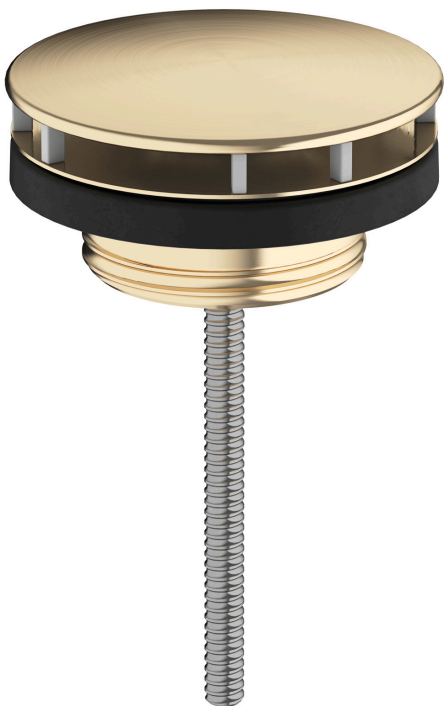

Brand	hansgrohe
Art. Name	Drain for Sinks
Art. Nr.	50001141
Surface	brushed bronze
Pos.	1

## Product Picture

## Features

- Non-closing
- For sinks without overflow