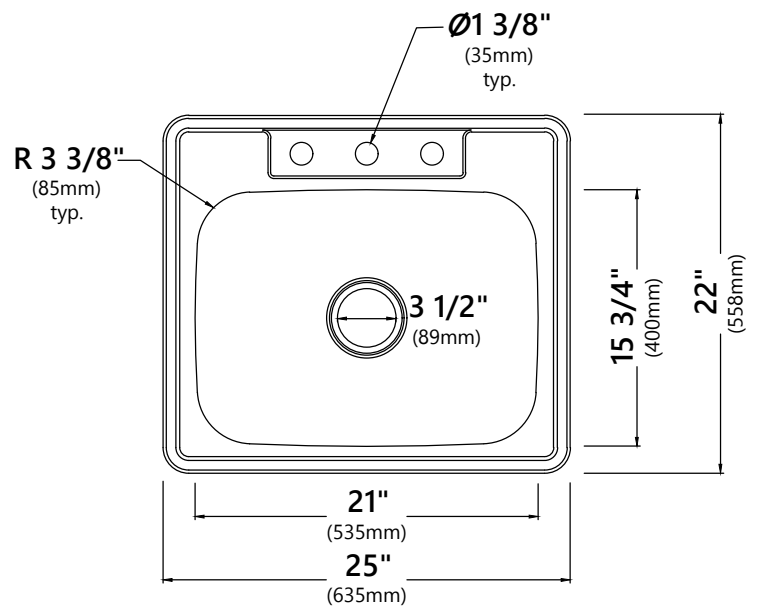

KTM25

25 Inch Top Mount Single Bowl Stainless Steel Kitchen Sink

Kräus®

SPECIFICATION SHEET

Sink Dimensions

Overall Dimensions: 25" x 22"

Bowl Dimensions: 21" x 15 3/4"

Sink Depth: 9"

Features

- 18 Gauge Stainless Steel Construction
- Single Bowl Top Mount Sink
- Required Minimum Cabinet Size: 30" Left to Right, 24" Front to Back
- Center-Set Drain
- 3 1/2" Drain Opening
- NoiseDefend Undercoating and Sound Dampening Pads

Accessories Included

- Strainer ST-1
- Cut-Out Template
- Mounting Hardware
- Towel

CODES/STANDARDS:

Product Certification

cUPC (ASME A112.19.3/CSA B45.4)

Warranty

Kraus Limited Lifetime Warranty

see website for details www.kraususa.com