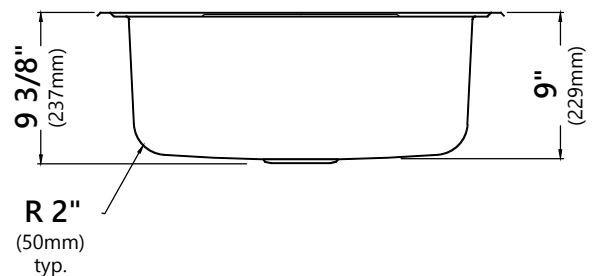

KTM25

25 Inch Top Mount Single Bowl Stainless Steel Kitchen Sink

Kräus®

SPECIFICATION SHEET

Sink Dimensions

Overall Dimensions: 25" x 22"

Bowl Dimensions: 21" x 15 3/4"

Sink Depth: 9"

Features

- 18 Gauge Stainless Steel Construction
- Single Bowl Top Mount Sink
- Required Minimum Cabinet Size: 30" Left to Right, 24" Front to Back
- Center-Set Drain
- 3 1/2" Drain Opening
- NoiseDefend Undercoating and Sound Dampening Pads

Accessories Included

- Strainer ST-1
- Cut-Out Template
- Mounting Hardware
- Towel

CODES/STANDARDS:

Product Certification

cUPC (ASME A112.19.3/CSA B45.4)

Warranty

Kraus Limited Lifetime Warranty

see website for details www.kraususa.com