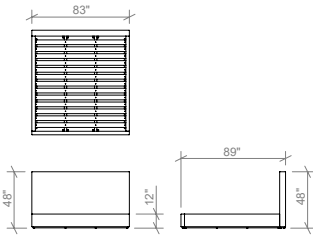

BED FRAMES

KING BED
EL-E006-K