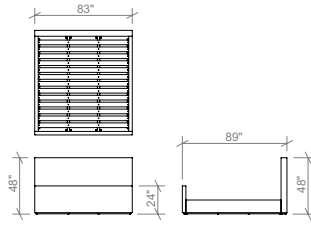

KING BED WITH FOOTBOARD
EL-E006-KF