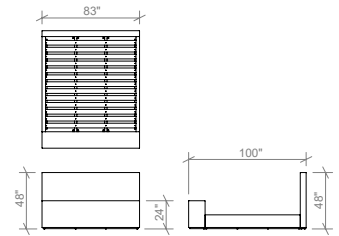

KING BED WITH BENCH
EL-E006-KB