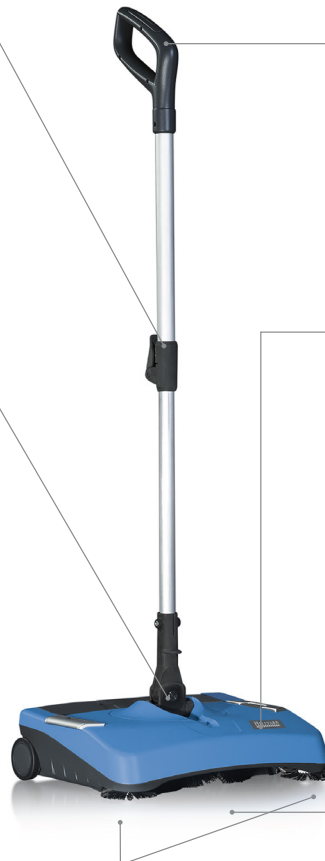

Better Built. Better Equipment.

Cordless Power Sweeper

The NS13 cordless power sweeper by Hillyard replaces the manual broom/sweep. No more bending down or struggling to pick up dirt! The NS13 is more ergonomic and comfortable than most vacuum cleaners, and there are no cords to get in your way. Maximum freedom, maximum results.

TELESCOPIC TUBE

Adjust the height for operator comfort.

LIGHT WEIGHT AND ROBUST

Take it wherever you need it.

UNIVERSAL JOINT

Clean in all directions. Stands upright for storage.

LI-ION BATTERY

- Maximum power -
- Long lifetime -
- Ready to use at any time -
- No self-discharge -
- Fast charge -
- Rechargeable at any time -
- Cordless: cleaning with no limits -

COMPACT DESIGN

Clean under furniture and reach areas you would have never thought possible. Because of the flexible joint, the NS13 is designed to be stored in only 6 inches of space from the wall by standing upright.

2 SIDE BRUSHES

Clean along walls and in corners.

VERSATILE

Clean all types of floors. The self-adjustable brushes can adapt to uneven floors.

Specifications		NS13
Hillyard Item Number		HIL56000
Working Width With Side Brushes	In	13
Main Cylindrical Brush	In	10
Side Brushes	(No.) In	(2) 3
Power Supply	V	10.8
Battery	-	Li-ion
Debris Hopper Capacity	Cu. In	115
Handle Height (Max)	In	43.3
Battery Autonomy (Run-Time)	Up To Min	40
Machine Weight (With Battery)	Lb	6.17
Charging Time (100%)	Min	90
Machine Dimensions (L, H, W)	In	12.2, 43.3, 14.5
Replacement Battery		HIL224073
Replacement Main Cylindrical Brush		HIL439609
Replacement Side Brushes (Pk. 2)		HIL439610

Contents

- 1 - Machine
- 1 - Battery
- 1 - Charger

HILLYARD
The Cleaning Resource®

PO Box 909
St. Joseph, MO 64502
www.hillyard.com

LIT-NS13-0118

Subject to change without notice.