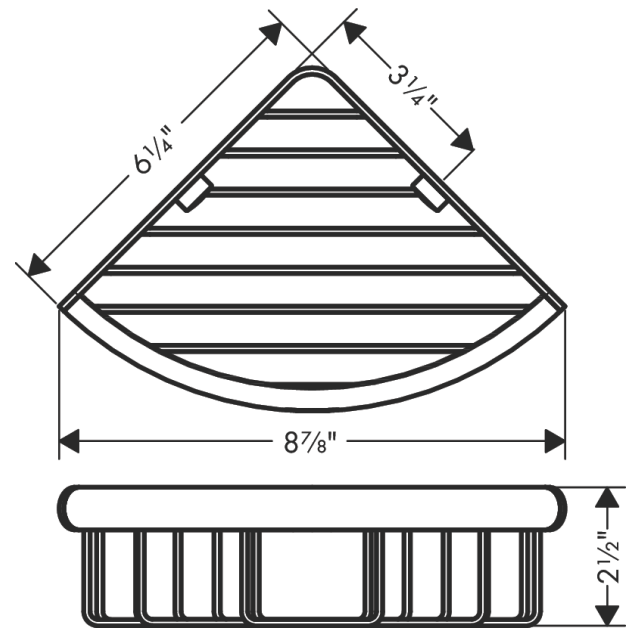

**Logis Universal
Corner Shower Basket**

Finishes : **chrome** Part no. : **41710000**

Description

Features

- May also be used as a shelf
- Brass
- Wall-mounted
- Metal holder

Item details

List Price \$ 55.00

Product image

Scale drawing

**Logis Universal
Corner Shower Basket**

Finishes : **chrome** Part no. : **41710000**

Exploded drawing

Year of production: **>04/18**

**Logis Universal
Corner Shower Basket**

Finishes : **chrome** Part no. : **41710000**