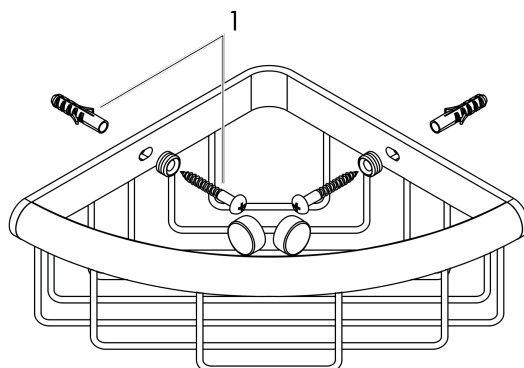

Product image

Scale drawing

**Logis Universal
Corner Shower Basket**

Finishes : **chrome** Part no. : **41710000**

Exploded drawing

Year of production: **>04/18**

**Logis Universal
Corner Shower Basket**

Finishes : **chrome** Part no. : **41710000**

Spare parts list

Year of production: >**04/18**

Pos.	Description	Part no.	Price	PU
1	mounting set	40915000	-	1