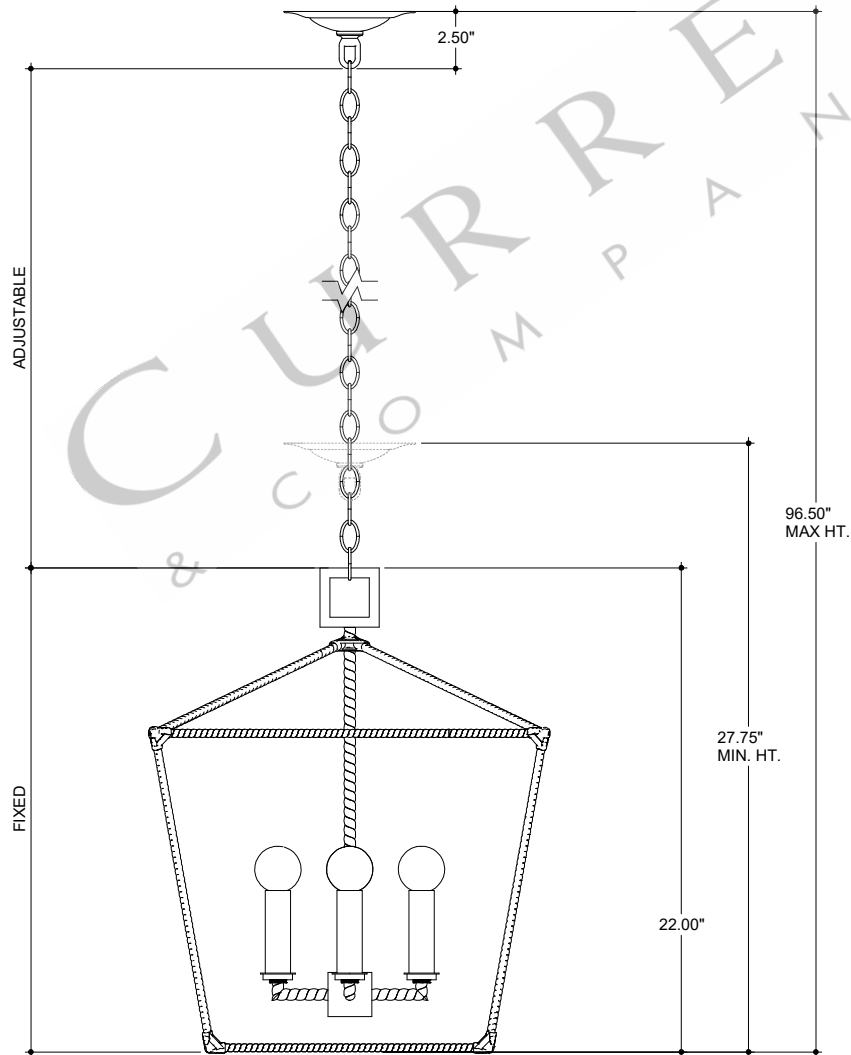

CANOPY DETAIL

TOP VIEW

FRONT VIEW

9000-0872

ALL WORK © 2021 CURREY & COMPANY