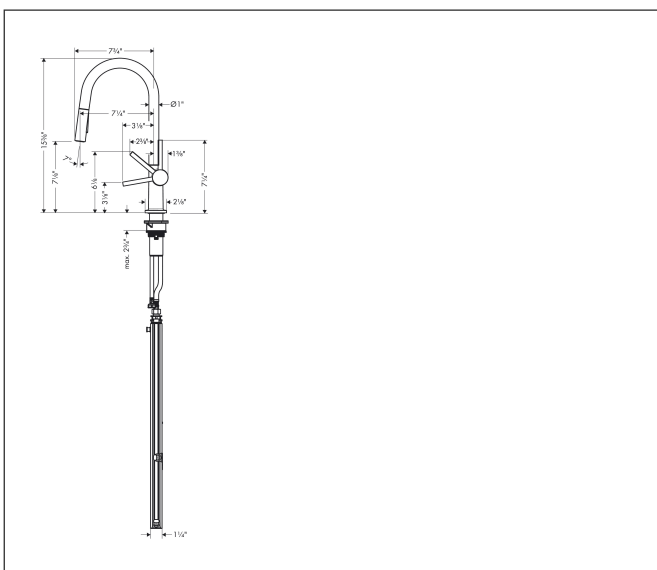

Brand	hansgrohe
Art. Name	Talis N HighArc Kitchen Faucet, A-Style 2-Spray Pull-Down with sBox, 1.75 GPM
Art. Nr.	72850251
Surface	brushed gold optic
Pos.	1

Product Picture

Features

- Swivel range adjustable in 4 steps 60°, 110°, 150° or 360°
- Aerated spray, needle spray
- Toggle spray diverter
- MagFit magnetic sprayhead docking
- deck mounted
- Flow: 1.75 GPM (6.6 L/Min)
- Ceramic cartridge
- 3/8" connections
- Integrated double backflow prevention
- sBox for smooth, protected hose guidance in the cabinet
- extension length up to 30" (76cm)
- 1 3/8" mounting hole required
- Single lever kitchen mixer, connection hoses, Fastening set, Assembly instructions

Drawing

Technology

Spray Types