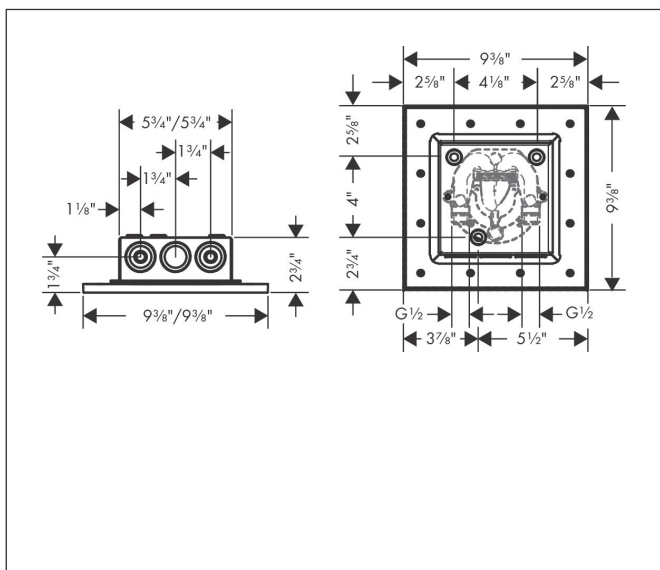

Drawing

Technology

Spray Types