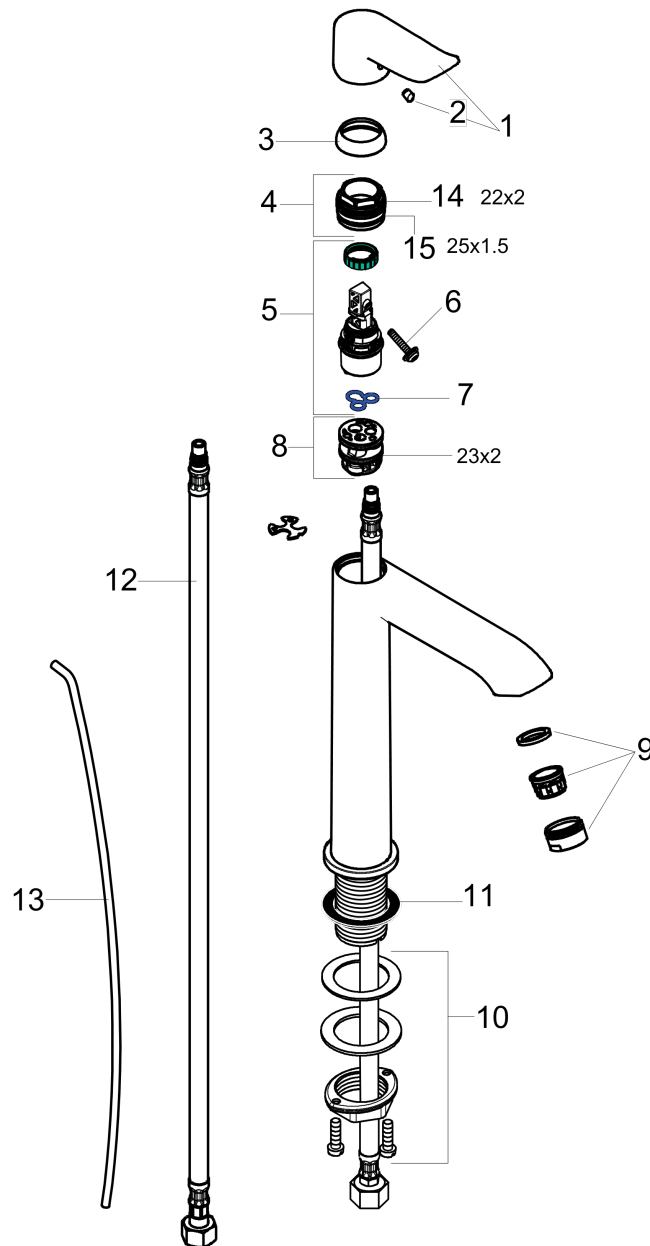

**Metris**  
**Single-Hole Faucet 200 with Pop-Up Drain, 1.2 GPM**  
 Finishes : **chrome** Part no. : **31183001**

**Description**

**Features**

- Aerated spray
- Flow: 1.2 GPM (4.5 L/Min)
- Ceramic cartridge
- Includes pop-up drain

**Item details**

List Price \$ 478.00

**Technology**

**Compliance**

**Product image**

**Scale drawing**

**Metris**  
**Single-Hole Faucet 200 with Pop-Up Drain, 1.2 GPM**  
 Finishes : **chrome** Part no. : **31183001**

Exploded drawing

Year of production: >07/16

**Metris**

**Single-Hole Faucet 200 with Pop-Up Drain, 1.2 GPM**

Finishes : **chrome** Part no. : **31183001**

**Spare parts list**

Year of production: >07/16

Pos.	Description	Part no.	Price	PU
1	handle	95520000	-	1
2	screw cover	96338000	-	1
3	flange	98863000	-	1
4	nut	98864000	-	1
5	cartridge, assy	95973001	-	1
6	locking screw for handle	95140000	-	1
7	seal	98865000	-	1
8	adapter for cartridge	98866000	-	1
9	aerator M24x1 (4,5 l/min)	92877000	-	1
10	fixing set (Ø 32)	13961000	-	1
11	flat seal	98749000	-	1
12	connection hose 35½" M8x0,75 3/8"	96316001	-	1
13	pull rod	96657000	-	1
14	O-Ring 22x2	98185000	-	1
15	O-ring 25x1,5	98146000	-	1
a	pop up waste	88509000	-	1
b	lever arm 340mm (ball-Ø12mm)	96324000	-	1