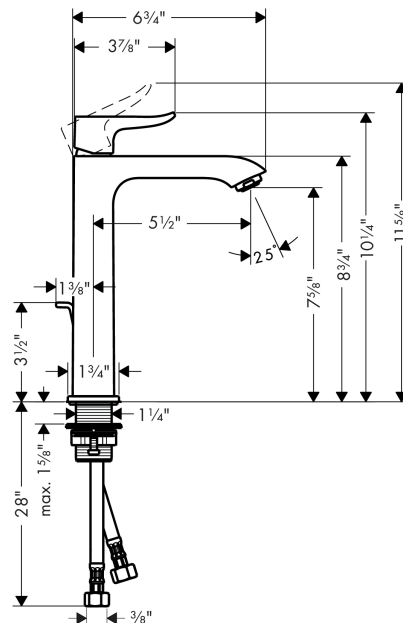

**Metris**  
**Single-Hole Faucet 200 with Pop-Up Drain, 1.2 GPM**  
 Finishes : **chrome** Part no. : **31183001**

**Description**

**Features**

- Aerated spray
- Flow: 1.2 GPM (4.5 L/Min)
- Ceramic cartridge
- Includes pop-up drain

**Item details**

List Price \$ 478.00

**Technology**

**Compliance**

**Product image**

**Scale drawing**

**Metris**  
**Single-Hole Faucet 200 with Pop-Up Drain, 1.2 GPM**  
 Finishes : **chrome** Part no. : **31183001**

Exploded drawing

Year of production: >07/16

**Metris**

**Single-Hole Faucet 200 with Pop-Up Drain, 1.2 GPM**

Finishes : **chrome** Part no. : **31183001**

**Spare parts list**

Year of production: >07/16

Pos.	Description	Part no.	Price	PU
1	handle	95520000	-	1
2	screw cover	96338000	-	1
3	flange	98863000	-	1
4	nut	98864000	-	1
5	cartridge, assy	95973001	-	1
6	locking screw for handle	95140000	-	1
7	seal	98865000	-	1
8	adapter for cartridge	98866000	-	1
9	aerator M24x1 (4,5 l/min)	92877000	-	1
10	fixing set (Ø 32)	13961000	-	1
11	flat seal	98749000	-	1
12	connection hose 35½" M8x0,75 3/8"	96316001	-	1
13	pull rod	96657000	-	1
14	O-Ring 22x2	98185000	-	1
15	O-ring 25x1,5	98146000	-	1
a	pop up waste	88509000	-	1
b	lever arm 340mm (ball-Ø12mm)	96324000	-	1