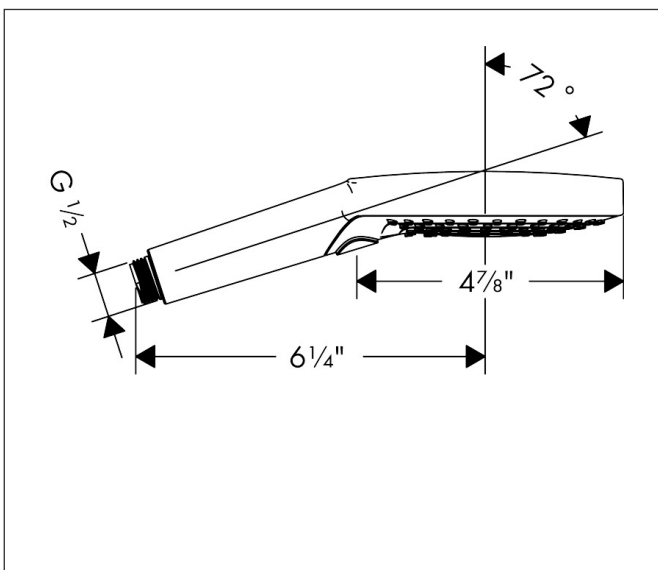

Brand AXOR
 Art. Name **AXOR ShowerSolutions** Handshower 120 3-Jet, 1.75 GPM
 Art. Nr. 26052341
 Surface brushed black chrome
 Pos. 1

Product Picture

Drawing

Features

- Spray modes: PowderRain, Rain, Whirl
- 87 no-clog spray channels
- Select button for comfortable alternation of spray modes
- Flow: 1.75 GPM (6.6 L/Min)