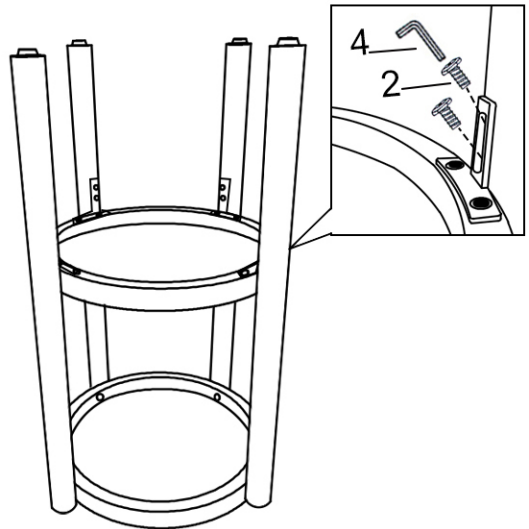

ASSEMBLY INSTRUCTIONS

ITEM NO:228257

Parts required

1		Bolt	Φ8*30MML	4pcs
2		Bolt	Φ6*12MML	8pcs
3		Allen wrench		1pc
4		Allen wrench		1pc

A		TABLE TOP FRAME	1pc
B		RATTAN SHELF	1pc
C		WOODEN LEG	4pcs
D		GLASS TOP	1pc

1.

2.

3.