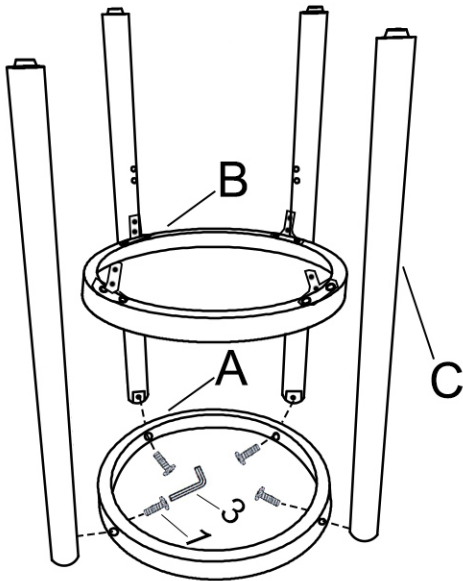

ASSEMBLY INSTRUCTIONS

ITEM NO:228257

Parts required

1		Bolt	Φ8*30MML	4pcs
2		Bolt	Φ6*12MML	8pcs
3		Allen wrench		1pc
4		Allen wrench		1pc

A		TABLE TOP FRAME	1pc
B		RATTAN SHELF	1pc
C		WOODEN LEG	4pcs
D		GLASS TOP	1pc

1.