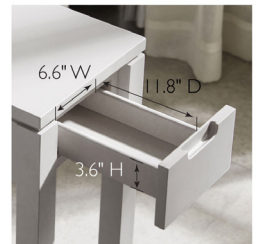

Cade Wood Side Table with Drawer and AC/USB Outlet  
Gray

**SPECIFICATIONS**

MATERIAL CONSTRUCTION:	Wood
ASSEMBLY REQUIRED:	Yes
TOOLS NEEDED FOR ASSEMBLY:	Allen Wrench
ASSEMBLED DIMENSIONS:	24" H x 10" L x 24" W
ASSEMBLED WEIGHT:	26 lbs.
SHELF CLEARANCE:	19.09"
SHELF STYLE:	Fixed Shelf
ADJUSTABLE SHELVES:	No
TOP MATERIAL:	US poplar
SIDES MATERIAL:	MDF
LEG MATERIAL:	US poplar
FINISH TYPE:	Painted