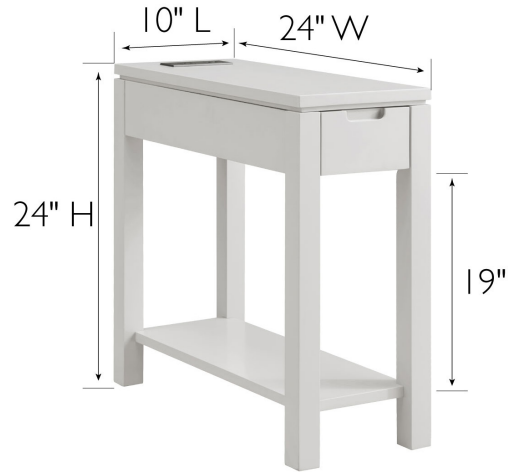

Cade Wood Side Table with Drawer and AC/USB Outlet  
Gray

**SPECIFICATIONS**

MATERIAL CONSTRUCTION:	Wood
ASSEMBLY REQUIRED:	Yes
TOOLS NEEDED FOR ASSEMBLY:	Allen Wrench
ASSEMBLED DIMENSIONS:	24" H x 10" L x 24" W
ASSEMBLED WEIGHT:	26 lbs.
SHELF CLEARANCE:	19.09"
SHELF STYLE:	Fixed Shelf
ADJUSTABLE SHELVES:	No
TOP MATERIAL:	US poplar
SIDES MATERIAL:	MDF
LEG MATERIAL:	US poplar
FINISH TYPE:	Painted