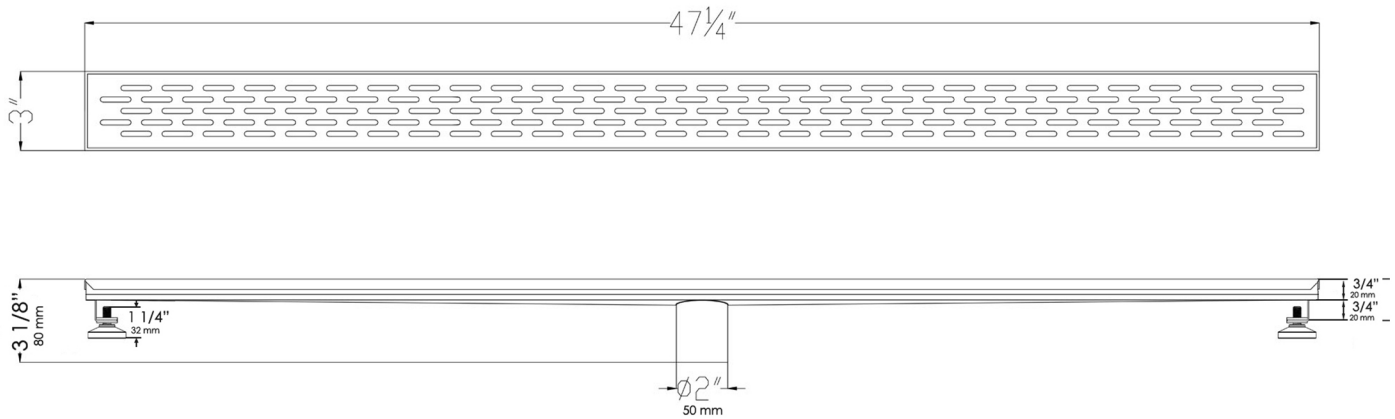

ABLD47C

47" Stainless Steel Linear Shower Drain with Groove Holes

Note: All product dimensions are approximate and should be verified on site prior to installation.
Visit www.ALFIbrand.com for more information.