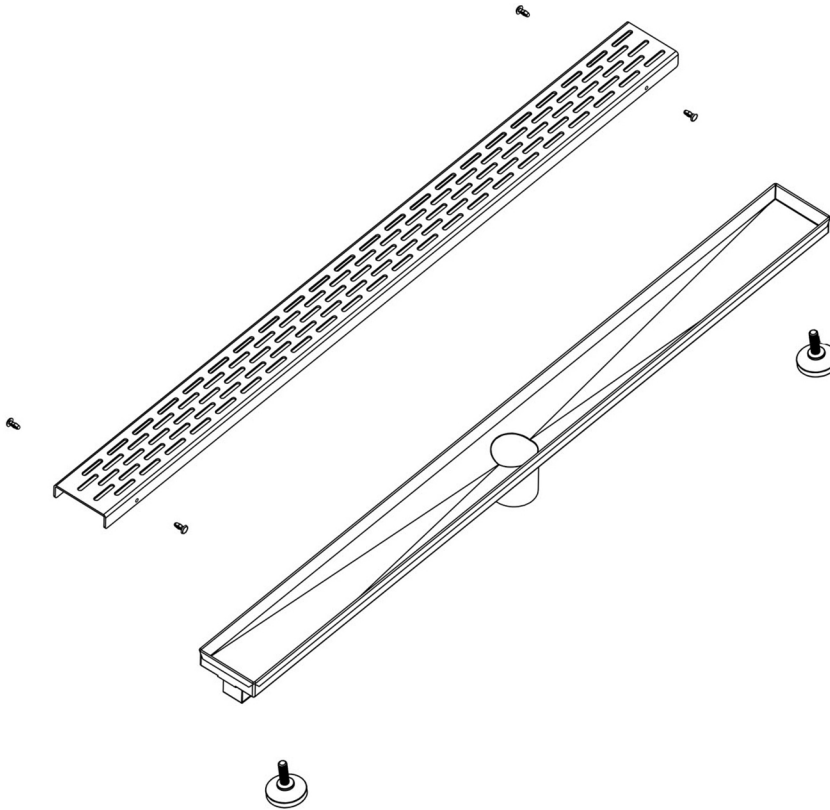

ABLD47C

47" Stainless Steel Linear Shower Drain with Groove Holes

Note: All product dimensions are approximate and should be verified on site prior to installation.
Visit www.ALFIbrand.com for more information.