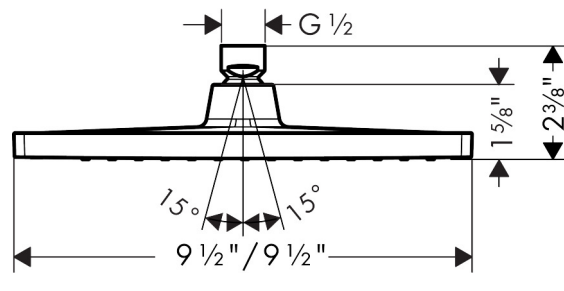

Brand hansgrohe
Art. Name **Crometta E** Showerhead 240 1-Jet, 1.75 GPM
Art. Nr. 26943001
Surface chrome
Pos. 1

Product Picture

Drawing

Technology

Features

- Spray modes: Rain
- 206 no-clog spray channels
- Flow: 1.75 GPM (6.6 L/Min)
- Fully-finished matching spray face