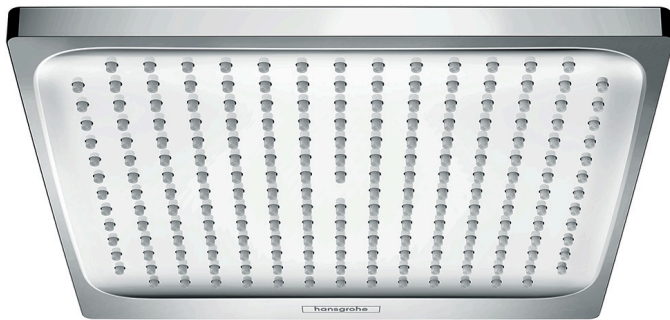

Brand hansgrohe
Art. Name **Crometta E** Showerhead 240 1-Jet, 1.75 GPM
Art. Nr. 26943001
Surface chrome
Pos. 1

Product Picture

Drawing

Technology

Features

- Spray modes: Rain
- 206 no-clog spray channels
- Flow: 1.75 GPM (6.6 L/Min)
- Fully-finished matching spray face