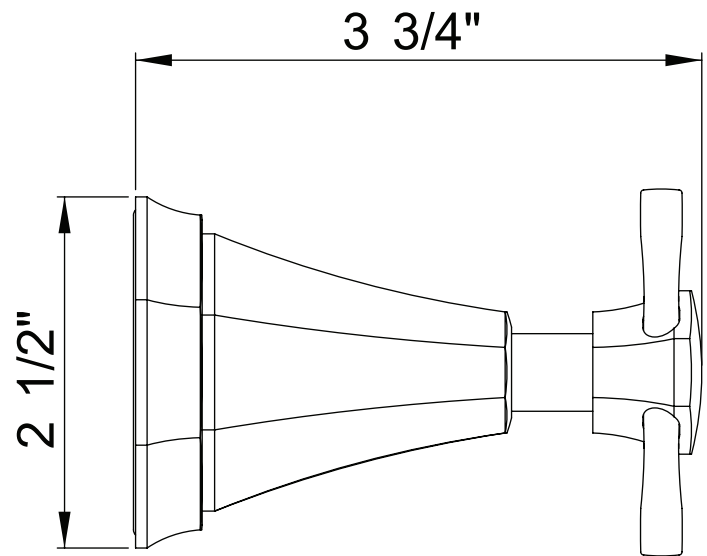

For warranty or additional information, contact:

U.S.A.
houseofrohl.com/support
1-800-777-9762

QUEBEC / MARITIMES / WESTERN CANADA
QUÉBEC / MARITIMES / OUEST CANADIEN
QUEBEC / MARITIMOS / CANADA OCCIDENTAL
houseofrohl.ca/support
1-866-473-8442

ONTARIO
houseofrohl.ca/support
1-800-287-5354