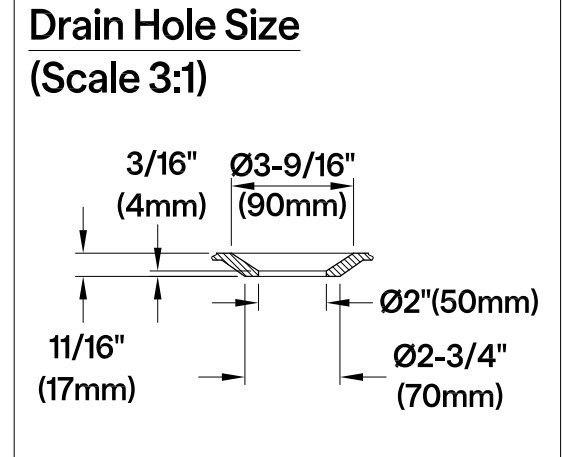

VTPN673219T

67" Acrylic Anti-Skid Drop-In Tub

Section A-A

Section B-B