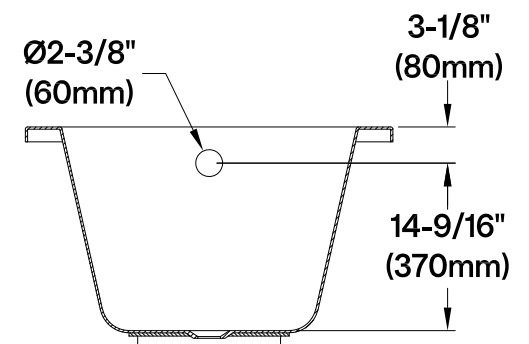

VTPN673219T

67" Acrylic Anti-Skid Drop-In Tub

Section A-A

Section B-B