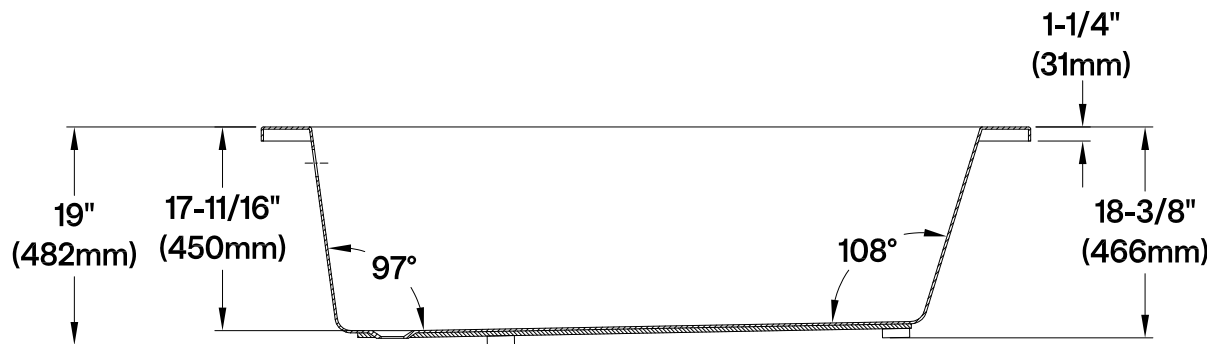

VTPN673219T

67" Acrylic Anti-Skid Drop-In Tub

Section A-A

Section B-B