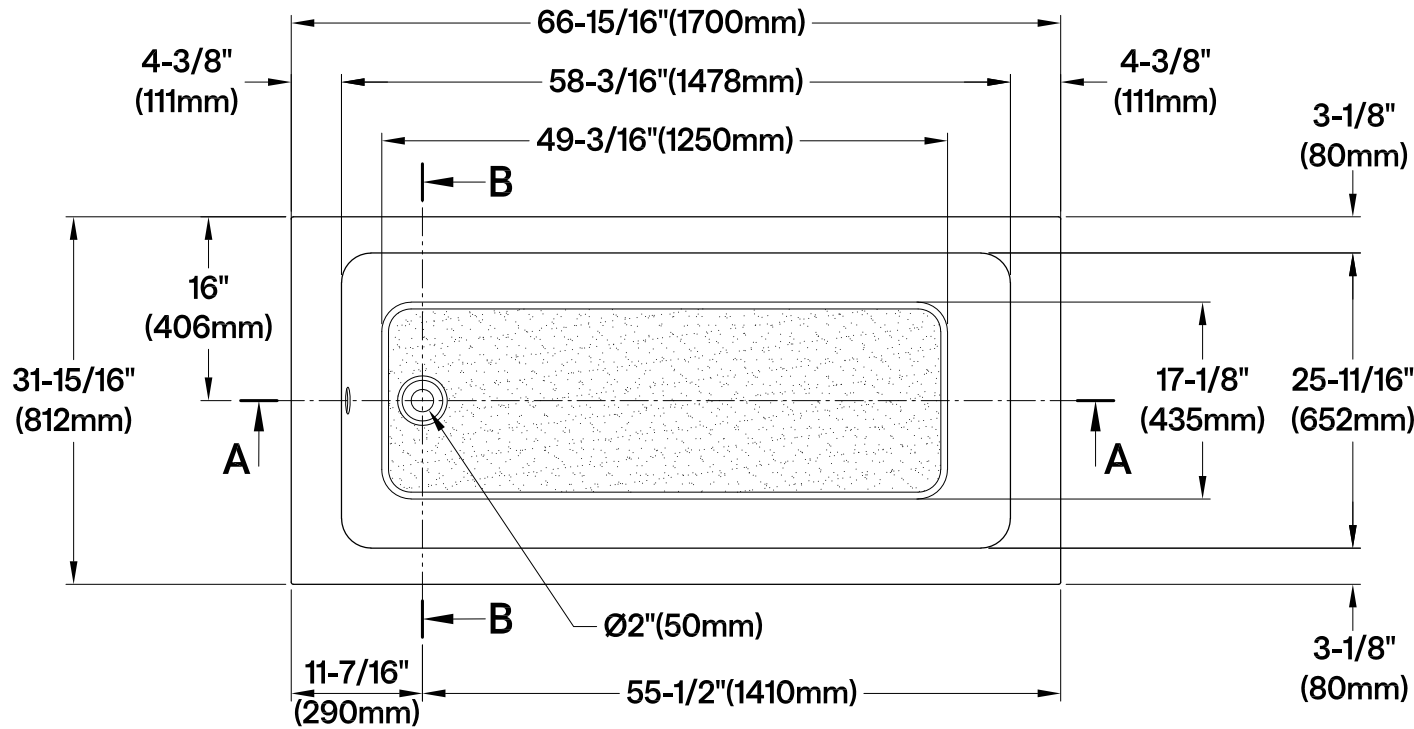

VTPN673219T

67" Acrylic Anti-Skid Drop-In Tub

Section A-A

Section B-B