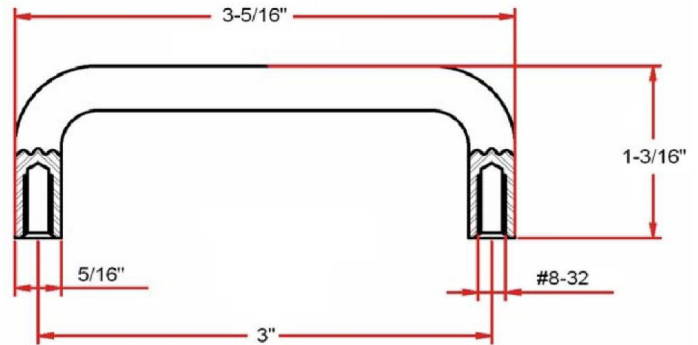

Ardmoore Wire Cabinet Pull Handle
Oil Rubbed Bronze

SPECIFICATIONS

MATERIAL CONSTRUCTION:	Steel
MOUNTING HARDWARE INCLUDED:	Yes
TOOLS NEEDED FOR INSTALLATION:	Screwdriver
ASSEMBLED DIMENSIONS:	1.187" H x 3.312" L
CENTER TO CENTER:	3"
LEVER/PULL LENGTH:	3.312"
PROJECTION:	1.187"
KNOB DIAMETER:	N/A
ASSEMBLED WEIGHT:	0.11 lbs.