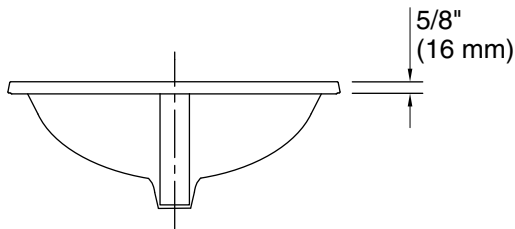

Modesto™
19" round drop-in bathroom sink
441904

Features

- 4" (102 mm) centerset faucet holes
- Center drain and overflow

Material

- Grade A vitreous china with a hard, glossy finish

Installation

- Drop-in

Recommended Products/Accessories

Available Colors/Finishes

Color tiles intended for reference only.

Color Code Description

	0	White
---	---	-------

Recommended ADA Installation

Technical Information

All product dimensions are nominal.

Basin configuration:	Single Bowl
Bowl area (Only):	Length: 15-3/4" (400 mm) Width: 12-5/8" (321 mm) Water depth: 4-7/8" (124 mm)
With overflow:	Yes
Number of deck holes:	3
Faucet hole(s):	1-3/16" (30 mm)
Drain hole:	1-3/4" (44 mm)
Template:	1003766-7, required, included