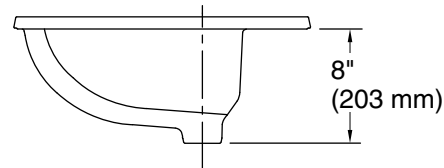

Available Colors/Finishes

Color tiles intended for reference only.

Color Code Description

	0	White
---	---	-------

Recommended ADA Installation

Technical Information

All product dimensions are nominal.

Basin configuration:	Single Bowl
Bowl area (Only):	Length: 15-3/4" (400 mm) Width: 12-5/8" (321 mm) Water depth: 4-7/8" (124 mm)
With overflow:	Yes
Number of deck holes:	3
Faucet hole(s):	1-3/16" (30 mm)
Drain hole:	1-3/4" (44 mm)
Template:	1003766-7, required, included