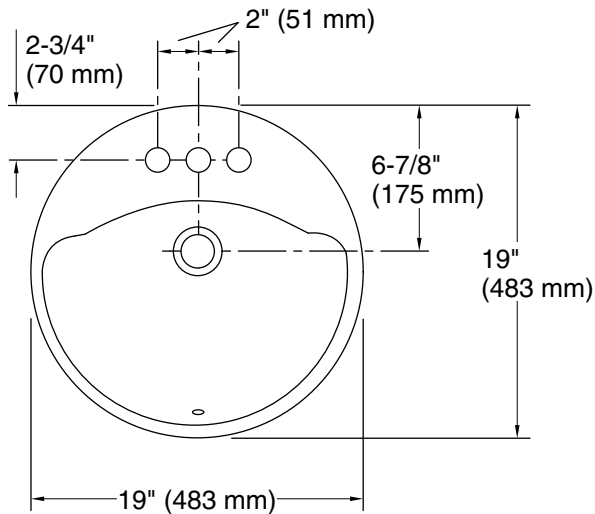

Modesto™
19" round drop-in bathroom sink
441904

Features

- 4" (102 mm) centerset faucet holes
- Center drain and overflow

Material

- Grade A vitreous china with a hard, glossy finish

Installation

- Drop-in

Recommended Products/Accessories

Available Colors/Finishes

Color tiles intended for reference only.

Color Code Description

	0	White
---	---	-------

Recommended ADA Installation

Technical Information

All product dimensions are nominal.

Basin configuration:	Single Bowl
Bowl area (Only):	Length: 15-3/4" (400 mm) Width: 12-5/8" (321 mm) Water depth: 4-7/8" (124 mm)
With overflow:	Yes
Number of deck holes:	3
Faucet hole(s):	1-3/16" (30 mm)
Drain hole:	1-3/4" (44 mm)
Template:	1003766-7, required, included

Notes

Install this product according to the installation instructions.

Measure your actual product for roughing-in details.

Product dimensions are nominal and may vary per ASME A112.19.2 tolerances.

ADA compliant when installed to the specific requirements of these regulations.