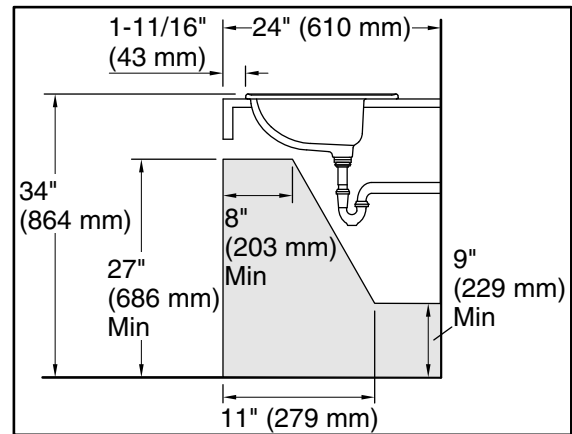

Modesto™
19" round drop-in bathroom sink
441904

Features

- 4" (102 mm) centerset faucet holes
- Center drain and overflow

Material

- Grade A vitreous china with a hard, glossy finish

Installation

- Drop-in

Recommended Products/Accessories

Available Colors/Finishes

Color tiles intended for reference only.

Color Code Description

	0	White
---	---	-------

Recommended ADA Installation

Technical Information

All product dimensions are nominal.

Basin configuration:	Single Bowl
Bowl area (Only):	Length: 15-3/4" (400 mm) Width: 12-5/8" (321 mm) Water depth: 4-7/8" (124 mm)
With overflow:	Yes
Number of deck holes:	3
Faucet hole(s):	1-3/16" (30 mm)
Drain hole:	1-3/4" (44 mm)
Template:	1003766-7, required, included

Notes

Install this product according to the installation instructions.

Measure your actual product for roughing-in details.

Product dimensions are nominal and may vary per ASME A112.19.2 tolerances.

ADA compliant when installed to the specific requirements of these regulations.