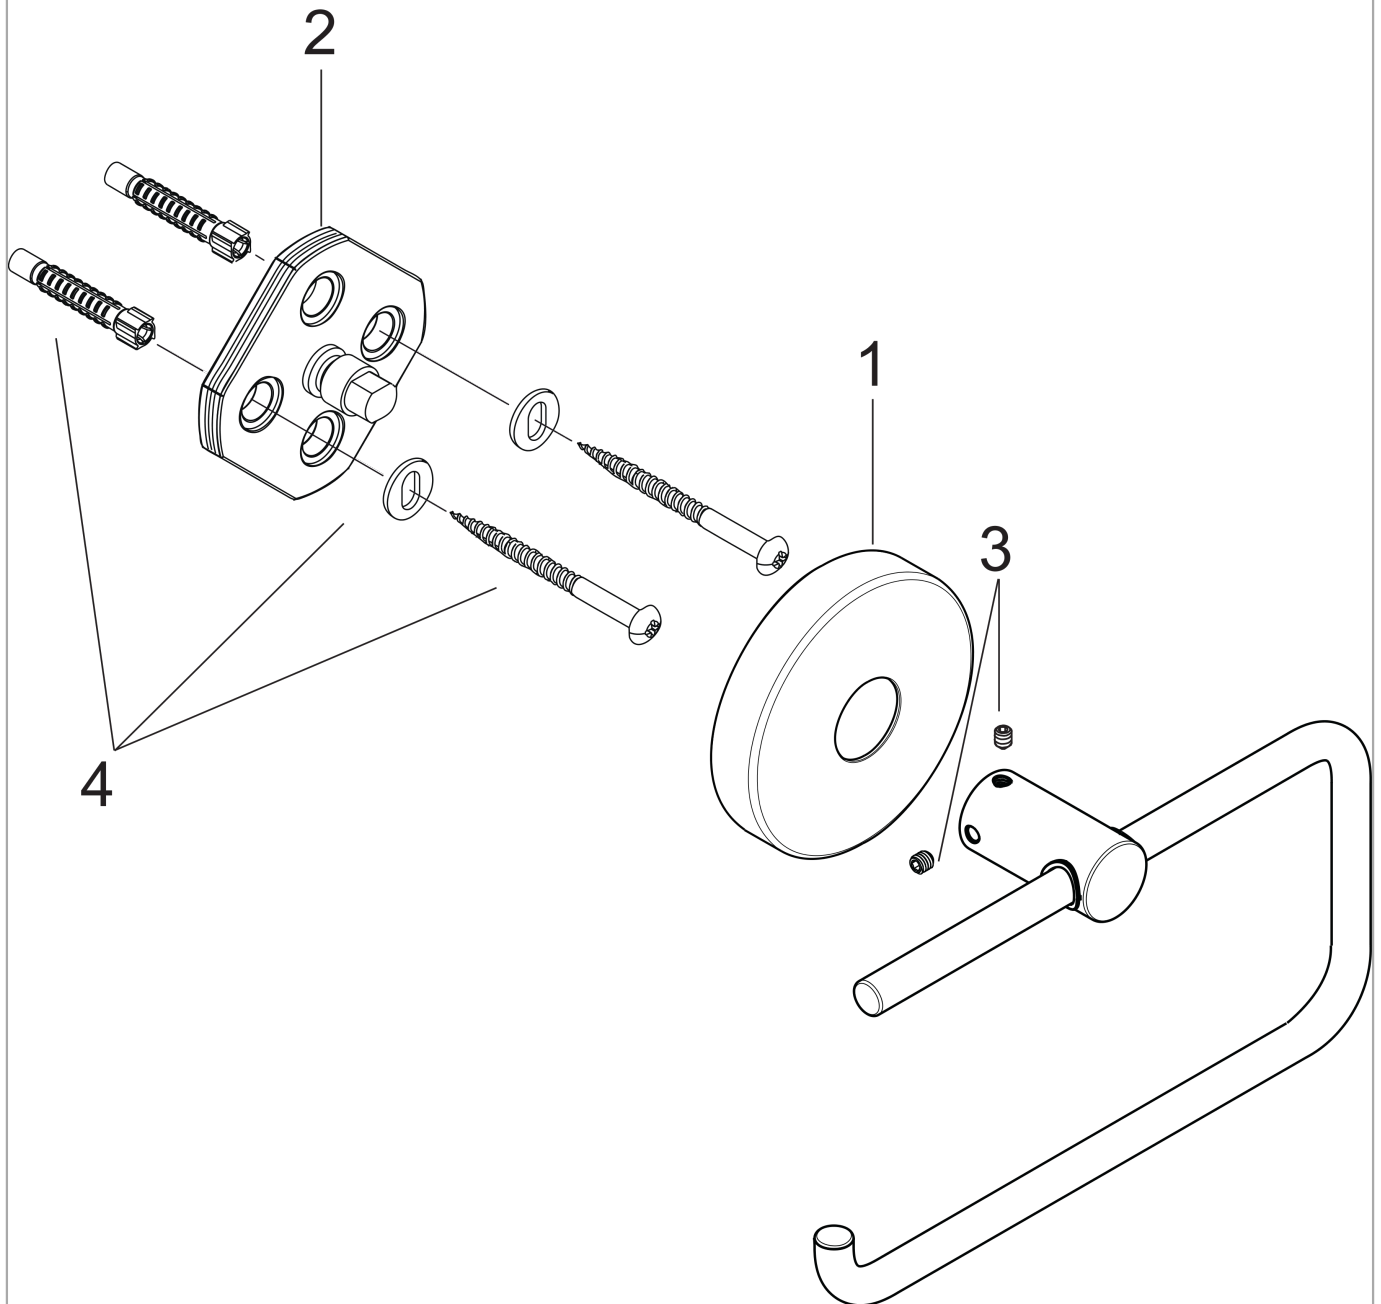

**Logis
Toilet Paper Holder**

Finishes : **chrome** Part no. : **40526000**

Description

Features

- Brass
- Wall-mounted
- Metal holder

Item details

List Price \$ 91.00

Product image

Scale drawing

Logis
Toilet Paper Holder

Finishes : **chrome** Part no. : **40526000**

Exploded drawing

Year of production: >11/08

Logis

Toilet Paper Holder

Finishes : **chrome** Part no. : **40526000**

Spare parts list

Year of production: >11/08

Pos.	Description	Part no.	Price	PU
1	escutcheon	98538000	-	1
2	support element	98539000	-	1
3	hollow set screw M4x4	98540000	-	1
4	mounting set	96179000	-	1