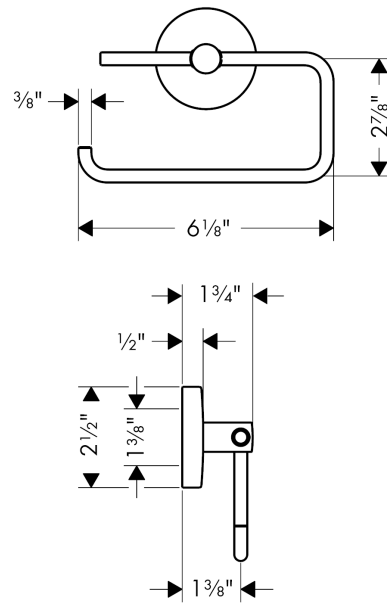

**Logis
Toilet Paper Holder**

Finishes : **chrome** Part no. : **40526000**

Description

Features

- Brass
- Wall-mounted
- Metal holder

Item details

List Price \$ 91.00

Product image

Scale drawing

Logis
Toilet Paper Holder

Finishes : **chrome** Part no. : **40526000**

Exploded drawing

Year of production: >11/08

Logis

Toilet Paper Holder

Finishes : **chrome** Part no. : **40526000**

Spare parts list

Year of production: >11/08

Pos.	Description	Part no.	Price	PU
1	escutcheon	98538000	-	1
2	support element	98539000	-	1
3	hollow set screw M4x4	98540000	-	1
4	mounting set	96179000	-	1