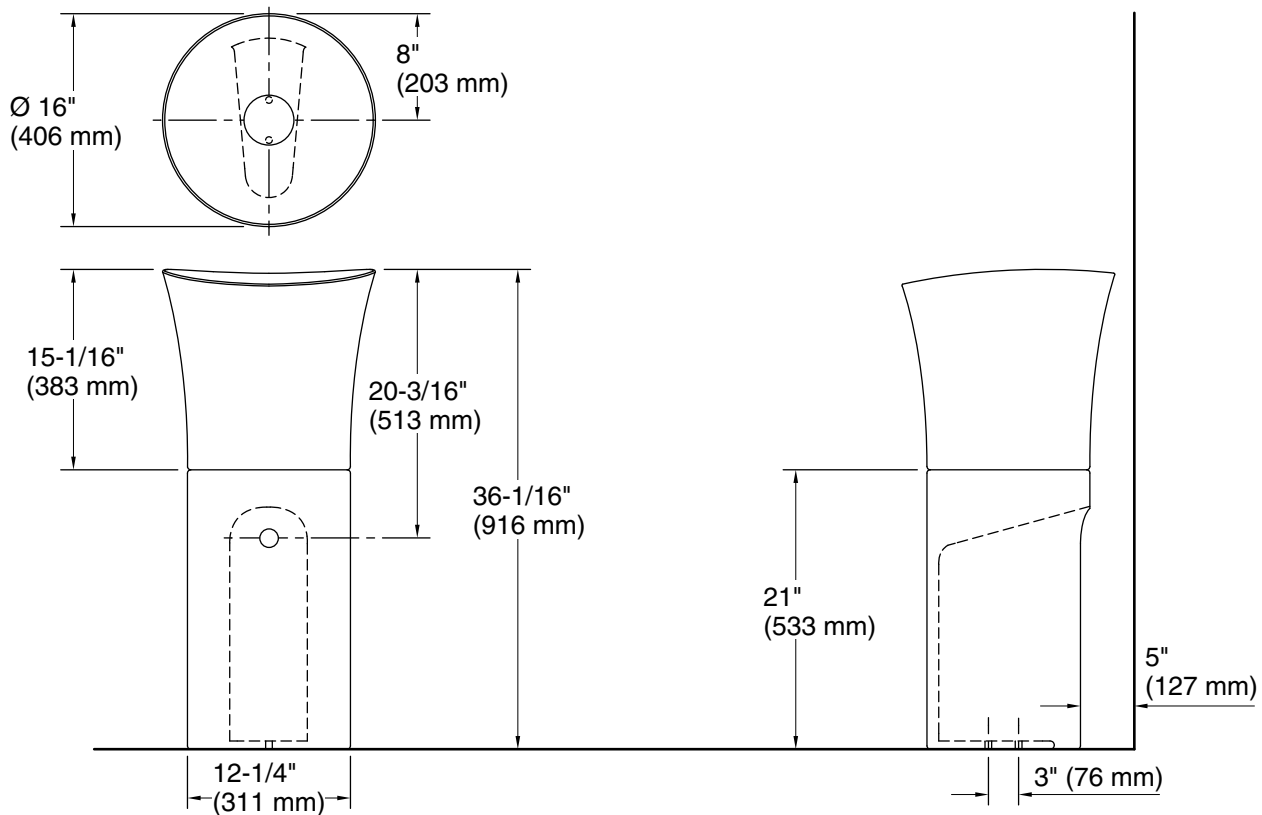

## Technical Information

All product dimensions are nominal.

Basin configuration: Single Bowl

Bowl area: Length: 15-13/16" (402 mm)  
 Width: 15-13/16" (402 mm)  
 Bowl depth: 3-15/16" (100 mm)  
 Water depth: 1-13/16" (46 mm)

With overflow: Yes

Drain hole: 2-1/2" (64 mm)