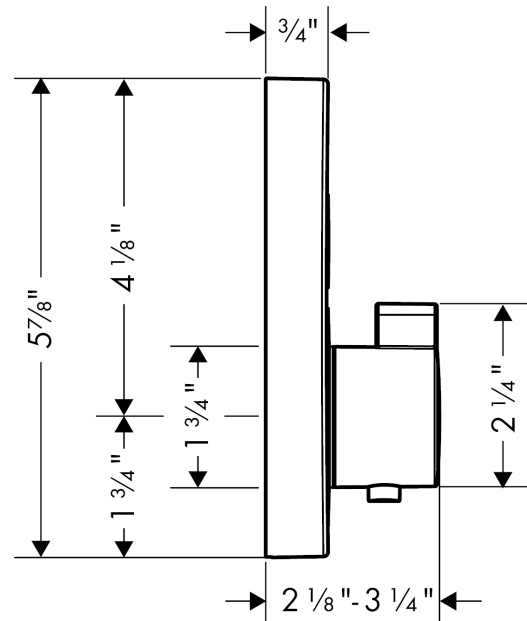

ShowerSelect S
Thermostatic Trim for 1 Function, Round
 Finishes : **chrome** Part no. : **15744001**

Description

Features

- Select push-button on/off control for 1 outlet
- Flow: 7.0 GPM (26.5 L/Min)
- Thermostatic cartridge, Start/stop cartridge
- Anti-scald 100° safety stop
- Optimized for water-efficient shower products
- Thermostat is delivered with On/Off button

Item details

List Price \$ 646.00

Technology

Compliance

Product image

Scale drawing

ShowerSelect S
Thermostatic Trim for 1 Function, Round
 Finishes : **chrome** Part no. : **15744001**

Exploded drawing

Year of production: >12/14

ShowerSelect S
Thermostatic Trim for 1 Function, Round
 Finishes : **chrome** Part no. : **15744001**

Spare parts list

Year of production: >12/14

Pos.	Description	Part no.	Price	PU
1	non return valve	97980000	-	1
2	noise reduction	94073000	-	1
3	O-ring 16x2	98133000	-	1
4	set of screws	96525000	-	1
5	shut off unit	95758000	-	1
6	nut	98368000	-	1
7	Select-adapter	92219000	-	1
8	set of symbols	92218000	-	1
9	thermostat cartridge	98282000	-	1
10	O-ring 20x1,5	98197000	-	1
11	O-ring 25x1,5	98146000	-	1
12	O-ring 25x2,5	92146000	-	1
13	nut	98913000	-	1
14	sleeve	92216000	-	1
15	handle fixing set	95843000	-	1
16	set of fixing screws	96454000	-	1
17	O-ring 44x4	98471000	-	1
18	escutcheon Ø 150 mm	92272001	-	1
19	extension 25 mm	13595000	-	1
20	extension 22 mm (Ø 170 mm)	13596000	-	1
21	set of fixing screws	97747000	-	1
22	fit-up aid	92540000	-	1
23	non return valve (pressure-resistant up to 2 MPa)	92594000	-	1
a	handle for thermostat	92215001	-	1
b	holder for escutcheon	98793000	-	1
c	compensation set 1°	95521000	-	1
d	nut and flange	92696000	-	1
e	symbol head shower Rain large	93571880	-	1
f	symbol head shower Rain small	93572880	-	1
g	symbol handshower	93573880	-	1
h	symbol Flood jet	93574880	-	1
i	symbol Whirl	93575880	-	1
j	symbol Mono	93576880	-	1
k	symbol tub	93577880	-	1
l	symbol body shower	93578880	-	1
m	symbol ON/OFF	93579880	-	1