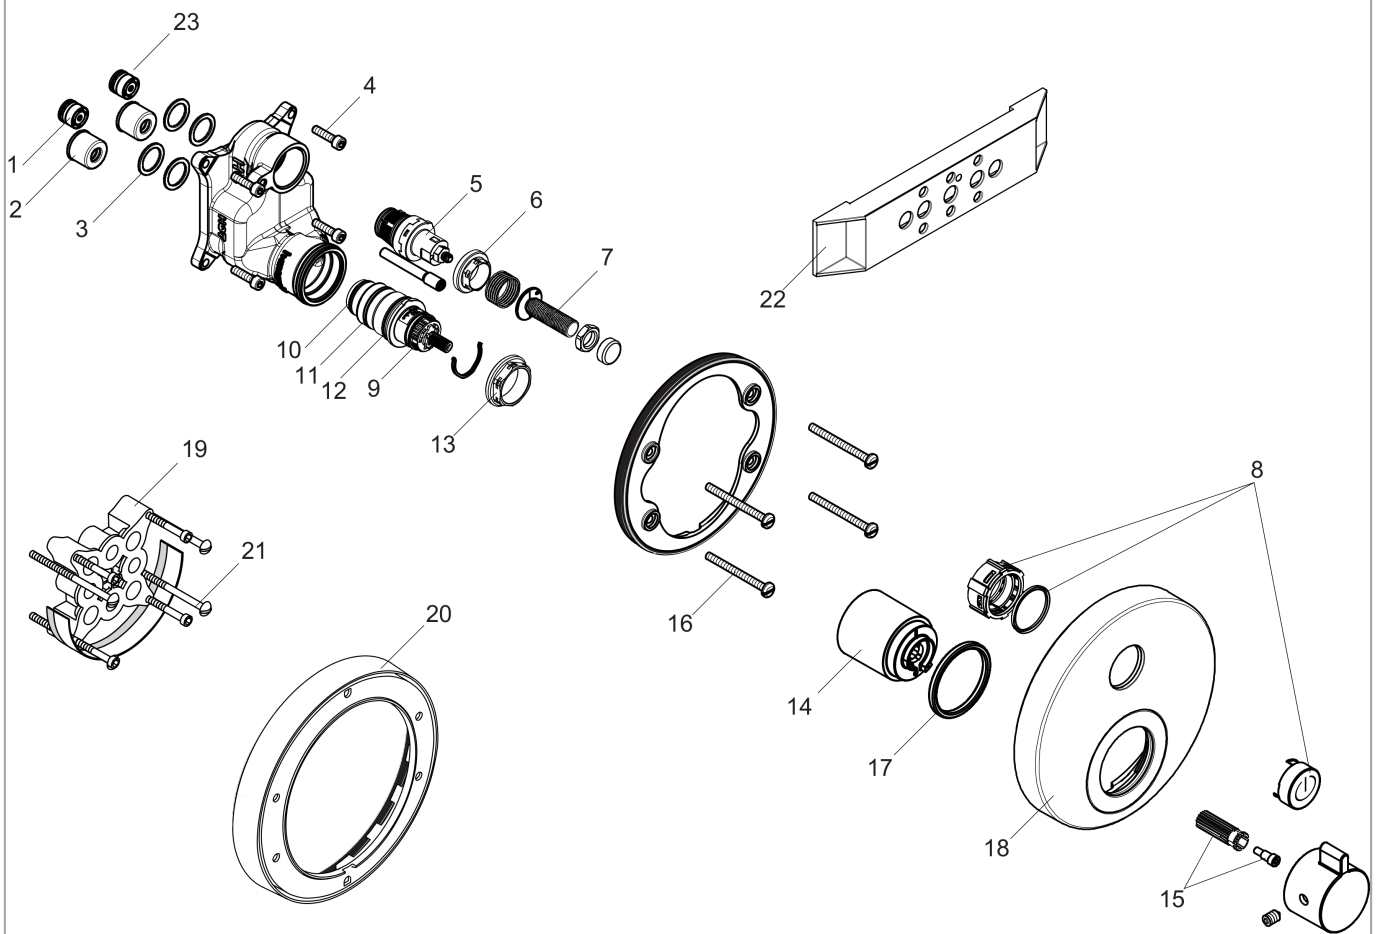

ShowerSelect S
Thermostatic Trim for 1 Function, Round
 Finishes : **chrome** Part no. : **15744001**

Description

Features

- Select push-button on/off control for 1 outlet
- Flow: 7.0 GPM (26.5 L/Min)
- Thermostatic cartridge, Start/stop cartridge
- Anti-scald 100° safety stop
- Optimized for water-efficient shower products
- Thermostat is delivered with On/Off button

Item details

List Price \$ 646.00

Technology

Compliance

Product image

Scale drawing

ShowerSelect S
Thermostatic Trim for 1 Function, Round
 Finishes : **chrome** Part no. : **15744001**

Exploded drawing

Year of production: >12/14

ShowerSelect S
Thermostatic Trim for 1 Function, Round
 Finishes : **chrome** Part no. : **15744001**

Spare parts list

Year of production: >12/14

Pos.	Description	Part no.	Price	PU
1	non return valve	97980000	-	1
2	noise reduction	94073000	-	1
3	O-ring 16x2	98133000	-	1
4	set of screws	96525000	-	1
5	shut off unit	95758000	-	1
6	nut	98368000	-	1
7	Select-adapter	92219000	-	1
8	set of symbols	92218000	-	1
9	thermostat cartridge	98282000	-	1
10	O-ring 20x1,5	98197000	-	1
11	O-ring 25x1,5	98146000	-	1
12	O-ring 25x2,5	92146000	-	1
13	nut	98913000	-	1
14	sleeve	92216000	-	1
15	handle fixing set	95843000	-	1
16	set of fixing screws	96454000	-	1
17	O-ring 44x4	98471000	-	1
18	escutcheon Ø 150 mm	92272001	-	1
19	extension 25 mm	13595000	-	1
20	extension 22 mm (Ø 170 mm)	13596000	-	1
21	set of fixing screws	97747000	-	1
22	fit-up aid	92540000	-	1
23	non return valve (pressure-resistant up to 2 MPa)	92594000	-	1
a	handle for thermostat	92215001	-	1
b	holder for escutcheon	98793000	-	1
c	compensation set 1°	95521000	-	1
d	nut and flange	92696000	-	1
e	symbol head shower Rain large	93571880	-	1
f	symbol head shower Rain small	93572880	-	1
g	symbol handshower	93573880	-	1
h	symbol Flood jet	93574880	-	1
i	symbol Whirl	93575880	-	1
j	symbol Mono	93576880	-	1
k	symbol tub	93577880	-	1
l	symbol body shower	93578880	-	1
m	symbol ON/OFF	93579880	-	1