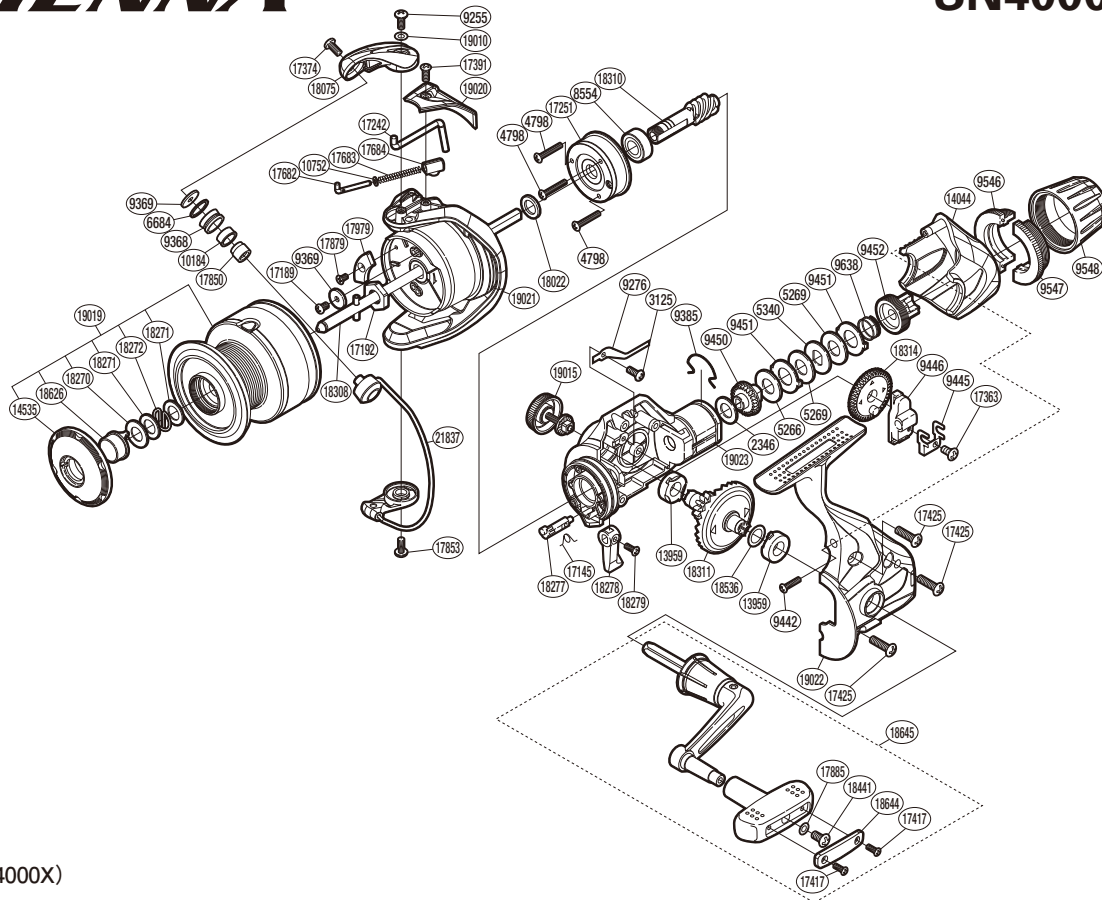

## SIENNA

SN4000RE

(51SF204000X)

#	Part No.	Description	#	Part No.	Description	#	Part No.	Description
2346	10KN2	Drag Washer	10752	10TYE	Bail Spring Guide A Support	18270	10AX1	Washer
3125	103DB	Screw	13959	10J6N	Drive Gear Bushing	18271	10AX4	Washer
4798	103C6	Screw	14044	10NE3	Rear Protector	18272	10AX2	Locking Spring
5266	1093N	Drag Washer	14535	10QQA	Push Button Collar	18277	10SS7	Anti-Reverse Cam
5269	1093P	Drag Washer	17145	105B4	Anti-Reverse Cam Spring	18278	10SSA	Anti-Reverse Lever
5340	10BW5	Key Washer	17189	10PMC	Screw	18279	10L1V	Screw
6684	10KFD	Line Roller Spacer	17192	1067Y	Rotor Nut	18308	10ECD	Main Shaft
8554	107FE	Ball Bearing	17242	106P4	Bail Trip Lever	18310	10TJE	Pinion Gear
9255	10LHX	Screw	17251	10QPN	Roller Clutch Assembly	18311	10TJJ	Drive Gear
9276	10P0H	Drag Click	17363	10LCQ	Screw	18314	10EAZ	Oscillating Gear
9368	10JLF	Line Roller	17374	10K90	Screw	18441	10L25	Screw
9369	10PFP	Washer	17391	10LFK	Screw	18536	1003B	Washer
9385	10P3W	Hold Click Spring	17417	10L1T	Screw	18626	10JRS	Push Button
9442	10L1X	Screw	17425	10L9W	Screw	18644	10HF3	Handle Knob I.D. Plate
9445	10JZ9	Oscillating Slider Retainer	17682	1061L	Bail Spring Guide A	18645	10248	Handle Assembly
9446	104KC	Oscillating Slider	17683	105R6	Bail Spring	19010	100MF	Washer
9450	10MXQ	Drag Shaft	17684	107AB	Bail Spring Seat	19015	10T3K	Handle Screw Cap
9451	10N7Y	Eared Washer	17850	1020X	Line Roller Collar	19019	10T3Q	Spool Assembly
9452	10MV9	Pressure Screw	17853	10LFH	Screw	19020	10T3Z	Bail Spring Cover
9546	107U0	Drag Programmer B1	17879	10LA3	Screw	19021	10T40	Rotor
9547	10NCA	Drag Programmer B2	17885	10HEP	Washer	19022	10T3M	Side Cover
9548	10MVQ	Drag Programmer A	17979	106GA	Counter Weight A	19023	10T3P	Body
9638	10NBF	Drag Coil Spring	18022	10JVH	Washer	21837	101HK	Bail Assembly
10184	10PFH	Line Roller Bushing	18075	101ZF	Bail Arm			