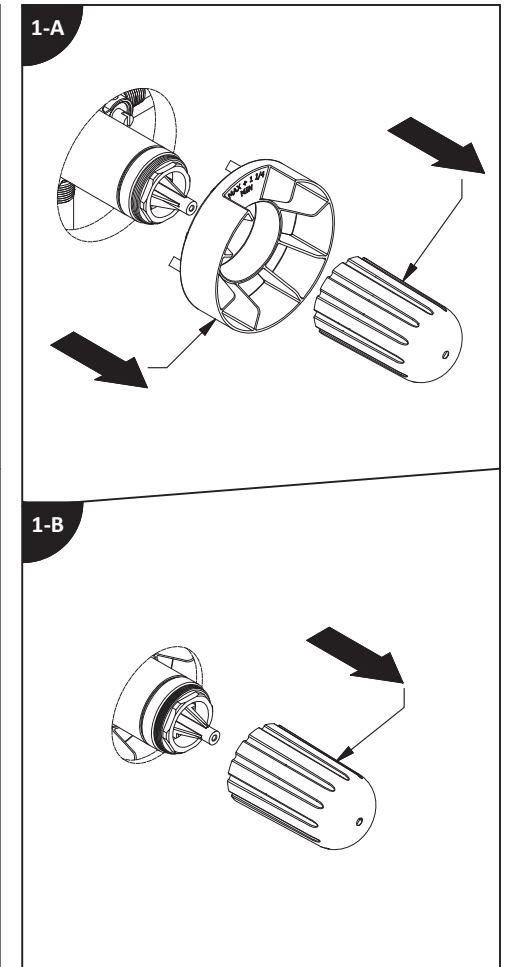

RiobelPRO®

Installation guide / Guide d'installation / Guía de instalación

Before beginning the installation:

Read all instructions.
Purge the water supply system before connecting it to the faucet.

Avant de commencer l'installation: