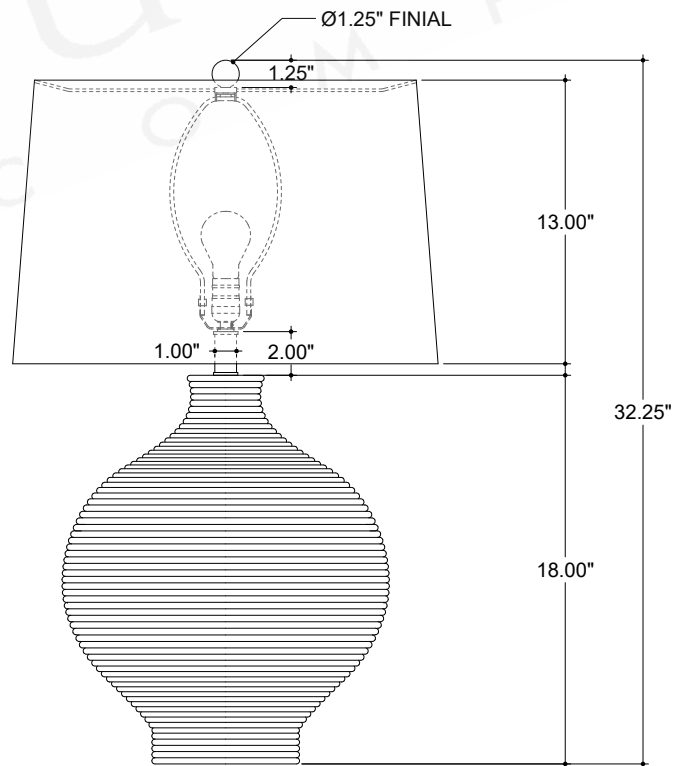

ITEM: 6000-0980

Overall Dimensions

Height: 32.25"

Diameter: 19.5"

TOP VIEW

FRONT VIEW