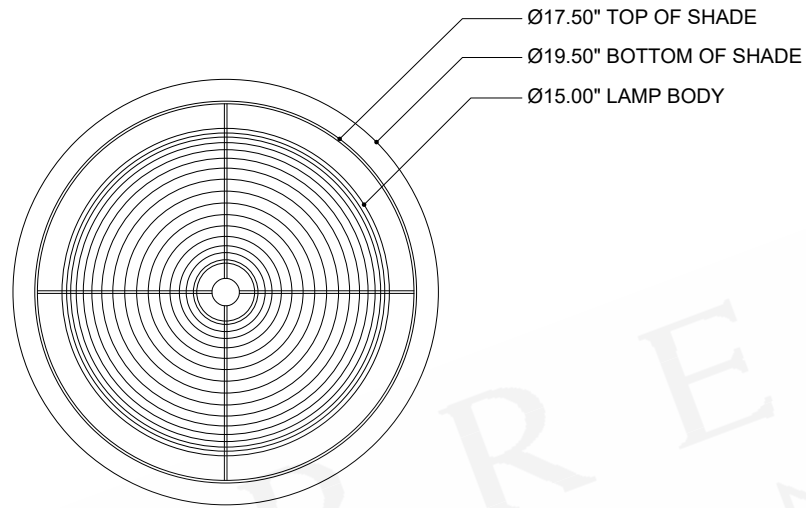

ITEM: 6000-0980

Overall Dimensions

Height: 32.25"

Diameter: 19.5"

TOP VIEW

FRONT VIEW