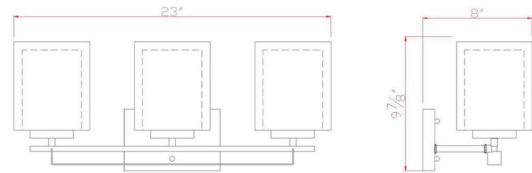

Impala 3-Light Vanity Light
Rustic Bronze

SPECIFICATIONS

MOUNTING:	Wall Mount	LED BRIGHTNESS (LUMENS):	N/A
SLOPED CEILING ADAPTABLE:	No	LED COLOR CORRELATED TEMPERATURE (CCT):	N/A
LAMP TYPE 1:	3 lamps 60W Incandescent	LED COLOR RENDERING INDEX (CRI):	N/A
BULB INCLUDED:	No	LED EFFICACY:	N/A
WATTS PER BULB:	60W	LED AVERAGE RATED LIFE:	N/A
TOTAL WATTAGE:	180W	ENERGY EFFICIENT:	No
DIMMABLE:	Yes	LIGHTING AMPS:	N/A
MATERIAL CONSTRUCTION:	Steel	VOLTAGE:	120V
ASSEMBLED DIMENSIONS:	9.88" H x 23" L x 8" D		
WEIGHT:	7.50 lbs.		
BACKPLATE DIMENSIONS:	N/A		
CANOPY/PLATE DIMENSIONS:	N/A		
GLASS/SHADE DIMENSIONS:	6.5" H x 5.5" L x 5.5" D		
GLASS/SHADE MATERIAL:	Glass		
GLASS/SHADE TYPE:	Frosted		
GLASS/SHADE COLOR:	Clear		