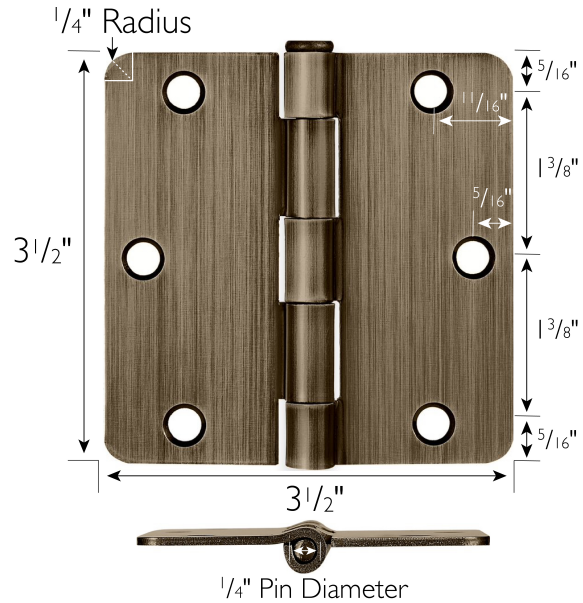

6-Hole 3.5" x 3.5", 1/4" Radius Door Hinge 6-Pack
Antique Brass

SPECIFICATIONS

MATERIAL CONSTRUCTION:	Steel
MOUNTING HARDWARE INCLUDED:	Yes
TOOLS NEEDED FOR INSTALLATION:	Screwdriver
ASSEMBLED DIMENSIONS:	3.5" H x 3.5" L x 0.125" D
ASSEMBLED WEIGHT:	2.5 lbs.
CROSS BORE:	N/A
CORNER RADIUS:	1/4"
PROJECTION:	N/A
HINGE TYPE:	Butt Hinge
NUMBER OF HOOKS:	N/A