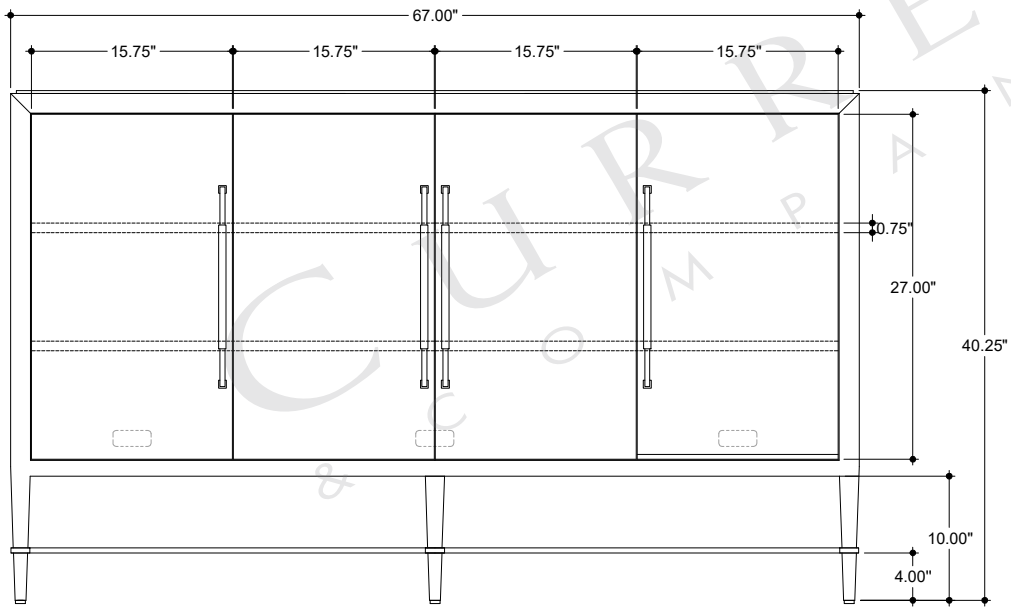

TOP VIEW

FRONT VIEW

SIDE VIEW

3000-0037

ALL WORK © 2018 CURREY & COMPANY