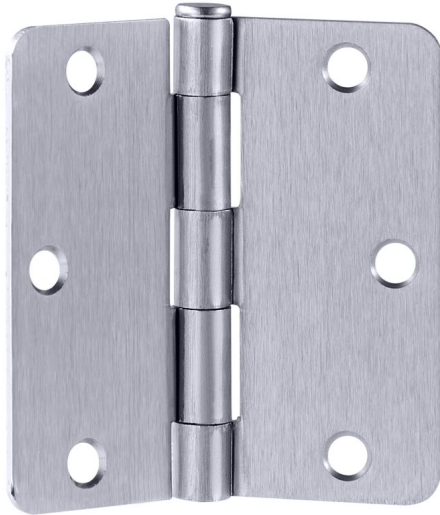

6-Hole 3.5" x 3.5", 1/4" Radius Door Hinge 6-Pack  
Brushed Chrome

SPECIFICATIONS

MATERIAL CONSTRUCTION:	Steel
MOUNTING HARDWARE INCLUDED:	Yes
TOOLS NEEDED FOR INSTALLATION:	Screwdriver
ASSEMBLED DIMENSIONS:	3.5" H x 3.5" L x 0.125" D
ASSEMBLED WEIGHT:	2.5 lbs.
CROSS BORE:	N/A
CORNER RADIUS:	1/4"
PROJECTION:	N/A
HINGE TYPE:	Butt Hinge
NUMBER OF HOOKS:	N/A