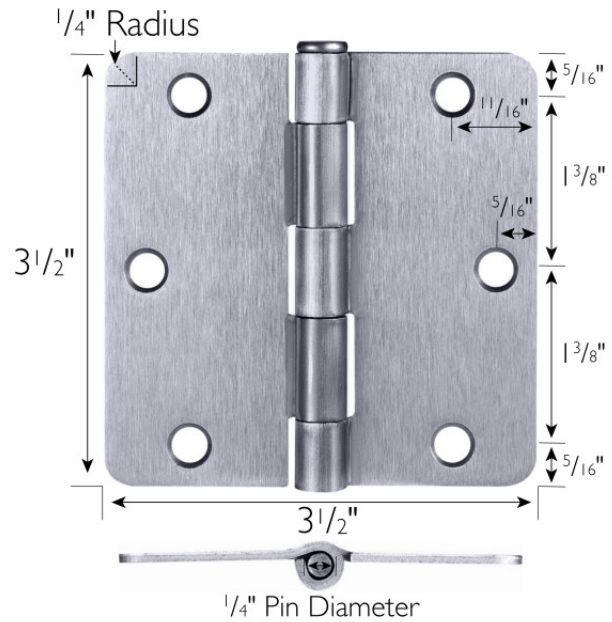

6-Hole 3.5" x 3.5", 1/4" Radius Door Hinge 6-Pack  
Brushed Chrome

SPECIFICATIONS

MATERIAL CONSTRUCTION:	Steel
MOUNTING HARDWARE INCLUDED:	Yes
TOOLS NEEDED FOR INSTALLATION:	Screwdriver
ASSEMBLED DIMENSIONS:	3.5" H x 3.5" L x 0.125" D
ASSEMBLED WEIGHT:	2.5 lbs.
CROSS BORE:	N/A
CORNER RADIUS:	1/4"
PROJECTION:	N/A
HINGE TYPE:	Butt Hinge
NUMBER OF HOOKS:	N/A