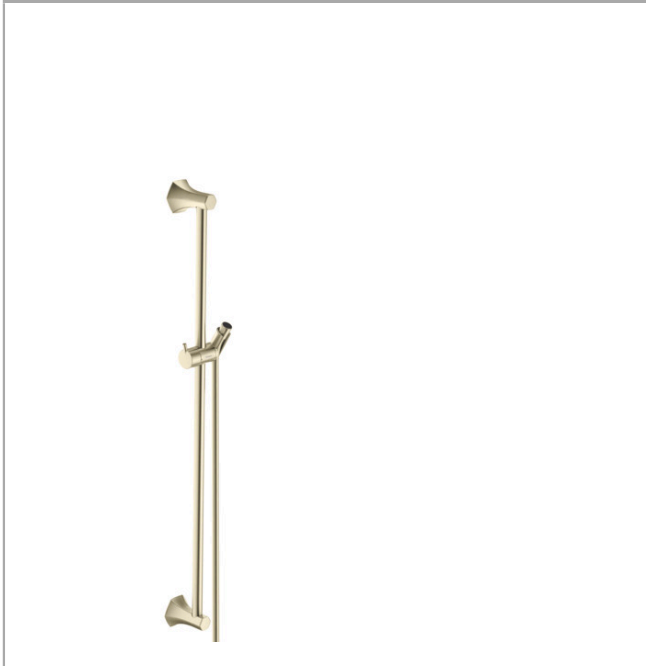

Locarno

Wallbar, 24"

Finishes : **brushed nickel** Part no. : **04829820**

Description

Features

- Consists of: Wallbar, Handshower hose, Slider
- hose nut: For shower hoses with conical nut on both sides
- Angle-adjustable holder pivots left and right, slides easily and locks in place
- Includes: Wallbar, Assembly instructions, Mounting Material

Product image

Scale drawing