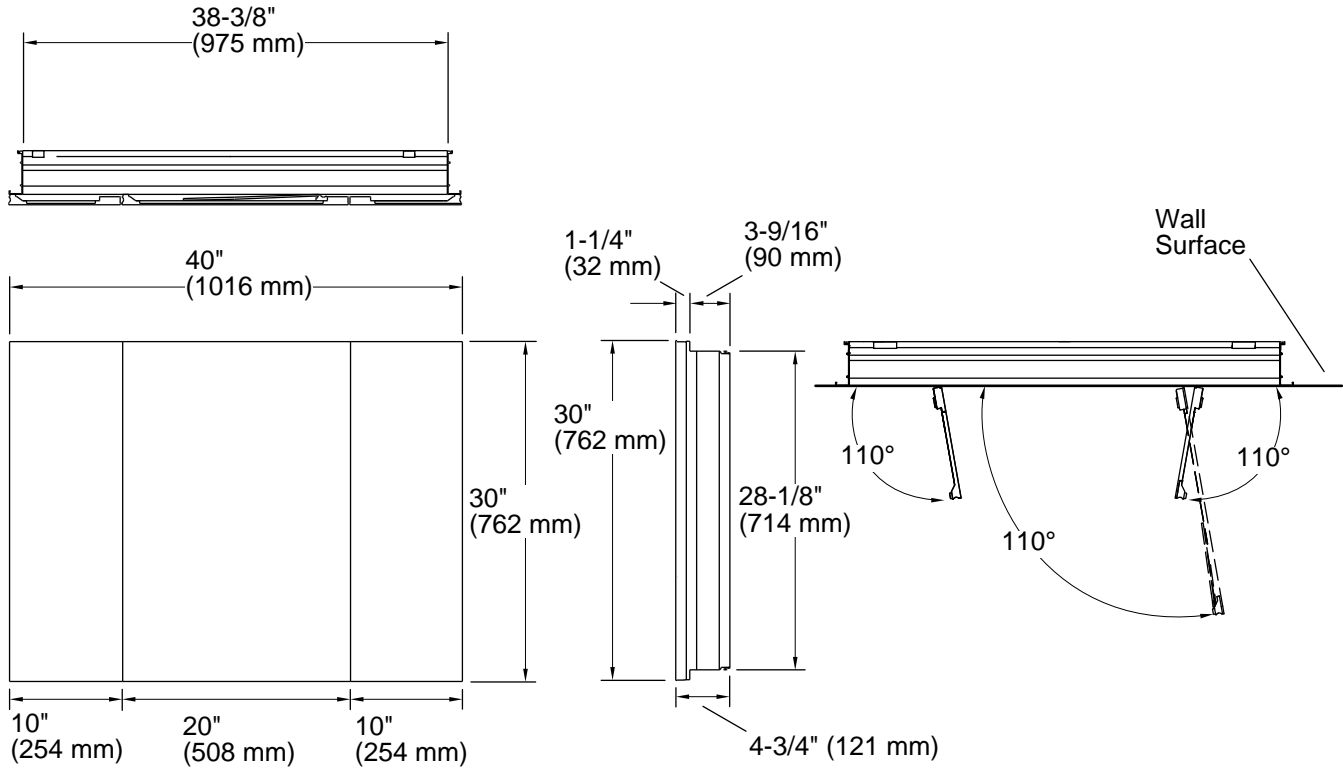

Technical Information

All product dimensions are nominal.

Notes

Install this product according to the installation instructions.

Install the cabinet a minimum of 3" (76 mm) above any obstructions (such as a faucet).