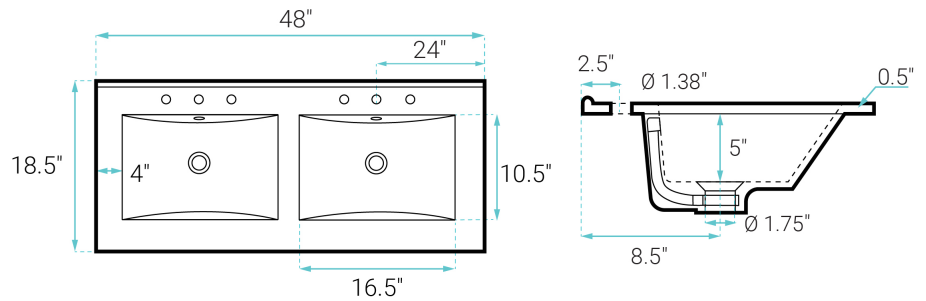

Cascade

Swiss Madison®
well made forever

Freestanding Vanity SM-BV557BD-3MB

FEATURES:

- Sleek, freestanding design
- Glazed ceramic, double basin sink
- Standard 1.75" drain hole
- Standard 1.38" faucet hole
- Chrome-finish overflow
- Wooden legs

INSTALLATION:

Freestanding, assembly required

COLORS & FINISHES:

- Natural Oak: SM-BV557
- Black: SM-BV557B
- Brown Oak: SM-BV557WN

SPECIFICATIONS:

N.W: 137 lb.
W: 48" x D: 18.5" x H: 36"
Inner Sink: D: 10.5" x W: 16.5" x H: 5"