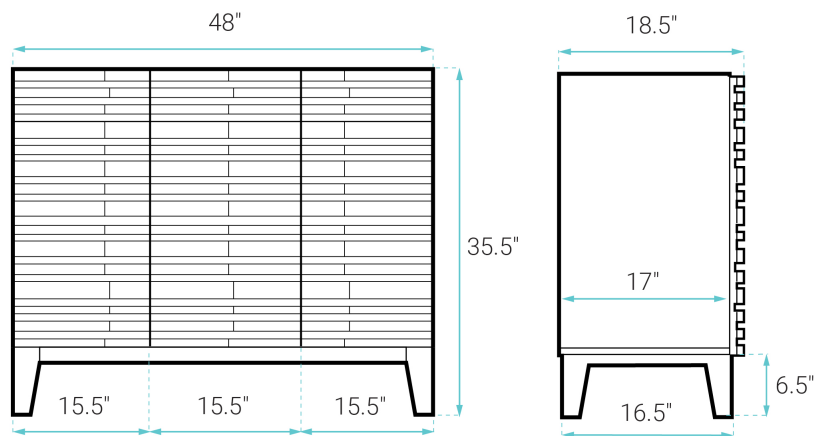

Cascade

Swiss Madison®
well made forever

Freestanding Vanity SM-BV557BD-3MB

FEATURES:

- Sleek, freestanding design
- Glazed ceramic, double basin sink
- Standard 1.75" drain hole
- Standard 1.38" faucet hole
- Chrome-finish overflow
- Wooden legs

INSTALLATION:

Freestanding, assembly required

COLORS & FINISHES:

- Natural Oak: SM-BV557
- Black: SM-BV557B
- Brown Oak: SM-BV557WN

SPECIFICATIONS:

N.W: 137 lb.
W: 48" x D: 18.5" x H: 36"
Inner Sink: D: 10.5" x W: 16.5" x H: 5"