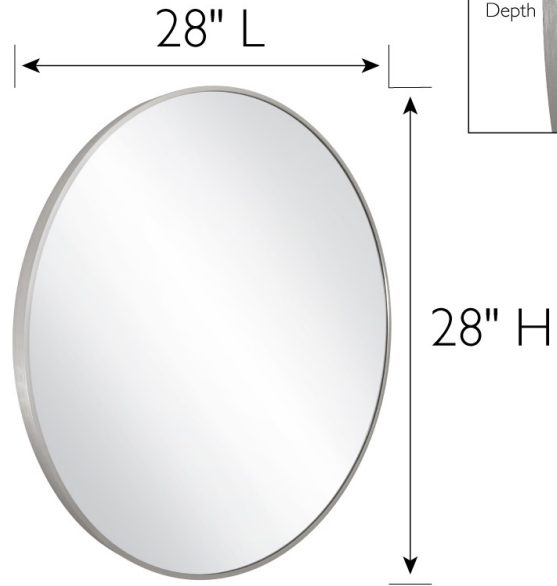

Metal Framed Wall Mirror 28"

Silver

SPECIFICATIONS

MATERIAL CONSTRUCTION:	Glass	FACE FRAME MATERIAL:	Aluminum
ASSEMBLY REQUIRED:	No	SIDES MATERIAL:	Aluminum
TOOLS NEEDED FOR INSTALLATION:	Screws, Screwdriver	BOTTOM MATERIAL:	Aluminum
ASSEMBLED DIMENSIONS:	28" H x 28" L x 1.1" D	BACK PANEL MATERIAL:	MDF
WEIGHT:	10.87 lbs.	BACK BRACE MATERIAL:	N/A
NUMBER OF DOORS:	0	GLASS STYLE:	Flat Panel
DOOR MATERIAL:	N/A	LIGHTED:	No
NUMBER OF SHELVES:	N/A	POWER SOURCE:	N/A
ADJUSTABLE SHELVES:	N/A	MOUNTING HARDWARE INCLUDED:	No
SHELF MAX WEIGHT CAPACITY:	N/A	MOUNTING TYPE:	Wall Mount
SHELF WIDTH:	N/A	QTY OF LAMPS:	N/A
SHELF THICKNESS:	N/A		
SHELF MATERIAL:	N/A		