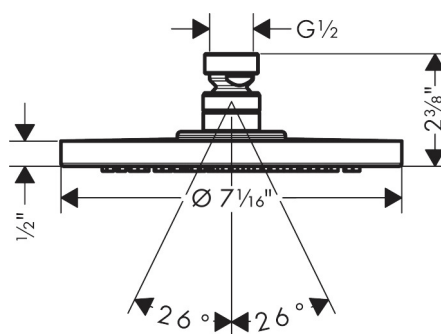

Brand	hansgrohe
Art. Name	Raindance S Showerhead 180 1-Jet PowderRain, 2.5 GPM
Art. Nr.	26928001
Surface	chrome
Pos.	1

Product Picture

Drawing

Technology

Features

- Spray modes: PowderRain
- Flow: 2.5 GPM (9.5 L/Min)
- Fully-finished matching spray face