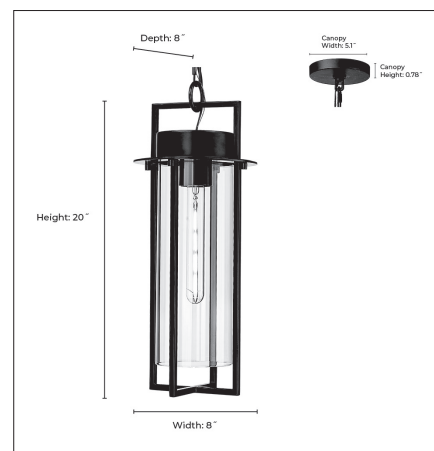

10521

RUSSELL ONE LIGHT OUTDOOR PENDANT

**FINISH**

PBK - Powder Coated Black

**DIMENSIONS**

Width 8"  
Height 20"  
Canopy Width 5.1"  
Canopy Height 0.78"  
Chain 60"  
Wire 144"  
Weight 6.83 lbs.

**MATERIAL**

Steel

**GLASS**

Glass Clear

**LAMPING**

# Bulbs 1-Medium  
Bulb Base Medium (E26)  
Watts per Bulb 60W  
Voltage 120V  
Total Wattage 60 W  
Bulbs Included No

**CERTIFICATION**

ETL Listed Damp Location

**ITEM NUMBER**

SKU's 10521 PBK

10521 PBK

Millennium Lighting  
105 Declaration Drive  
McDonough, GA 30253  
[www.millenniumlighting.com](http://www.millenniumlighting.com)