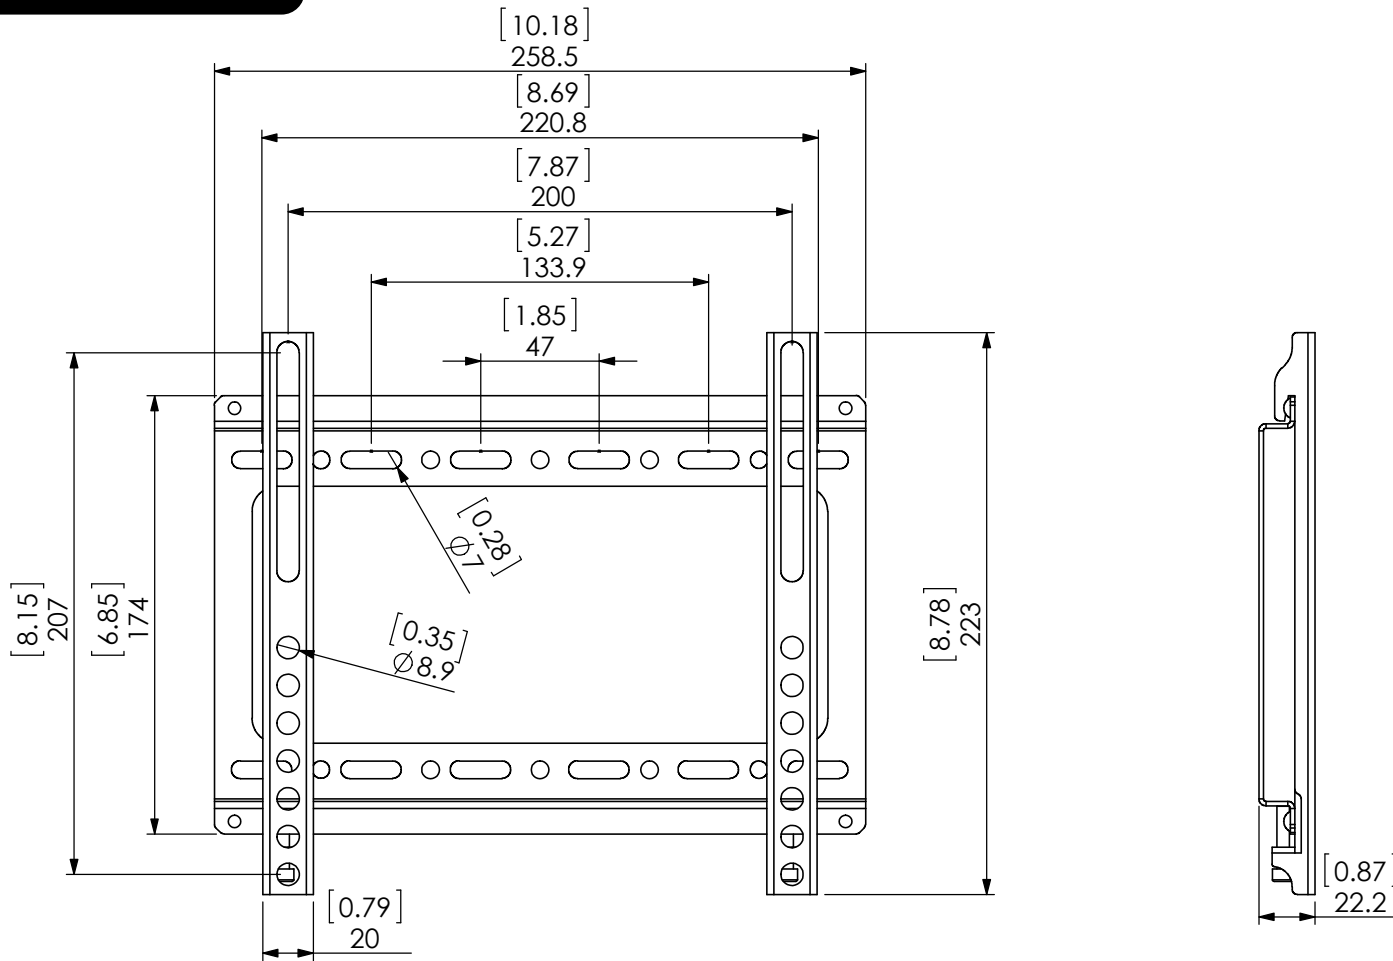

FLT1339FULL

BRKT
B R A N D

WWW.BRKTBRAND.COM

NOTES: UNLESS OTHERWISE SPECIFIED

1. VESA STANDARD COMPATABILITY (WIDTH X HEIGHT): 75X75 100X100 200X100 / 200X200
2. MAXIMUM VESA MOUNTING CONFIGURATION: 200X200 MM
3. SCREEN SIZE COMPATABILITY: MOST 13"-37" SCREENS
4. MAXIMUM WEIGHT CAPACITY: 60 LBS (27.5 KG)
5. PRODUCT COLOR: BLACK