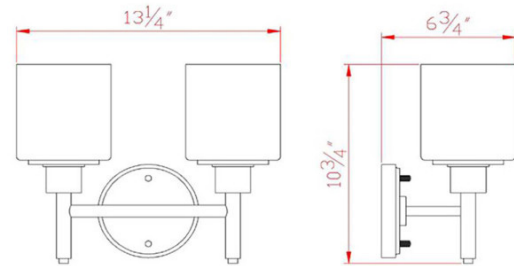

Aubrey Two-Light Wall Light with Frosted Glass Satin Nickel

SPECIFICATIONS

MOUNTING:	Wall Mount	LED BRIGHTNESS (LUMENS):	N/A
SLOPED CEILING ADAPTABLE:	No	LED COLOR CORRELATED TEMPERATURE (CCT):	N/A
LAMP TYPE 1:	2 lamps 60W Incandescent	LED COLOR RENDERING INDEX (CRI):	N/A
BULB INCLUDED:	No	LED EFFICACY:	N/A
WATTS PER BULB:	60W	LED AVERAGE RATED LIFE:	N/A
TOTAL WATTAGE:	120W	ENERGY EFFICIENT:	No
DIMMABLE:	Yes	LIGHTING AMPS:	N/A
MATERIAL CONSTRUCTION:	Steel	VOLTAGE:	120V
ASSEMBLED DIMENSIONS:	10.75" H x 13.25" L x 6.75" D		
WEIGHT:	3.81 lbs.		
BACKPLATE DIMENSIONS:	5" H x 5" W		
CANOPY/PLATE DIMENSIONS:	N/A		
GLASS/SHADE DIMENSIONS:	5.3" H x 4.75" L x 4.75" D		
GLASS/SHADE MATERIAL:	Glass		
GLASS/SHADE TYPE:	Frosted		
GLASS/SHADE COLOR:	White		