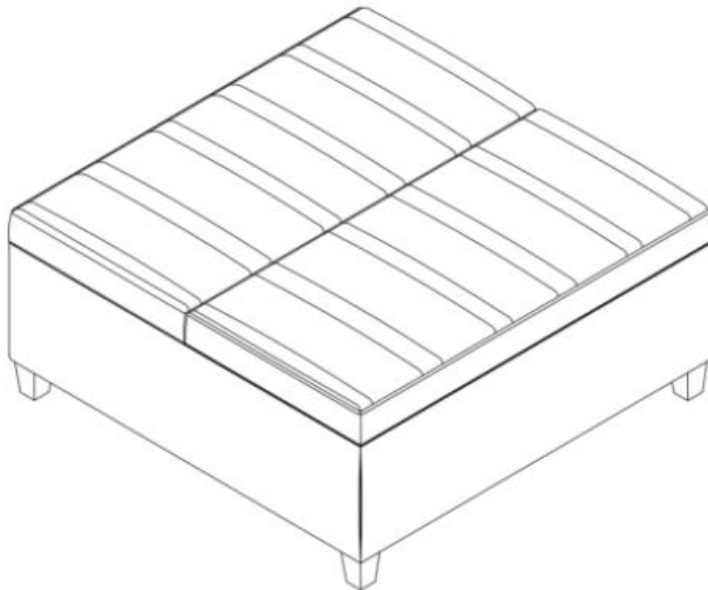

SIMPLIHOME®

Ellis / Tyler / Aaron

Coffee Table Storage Ottoman

MODEL # AXCOT-266-DSB

brooklyn + max™ 

WyndenHall™
HOME DECOR

SIMPLIHOME®

Great quality is a right.