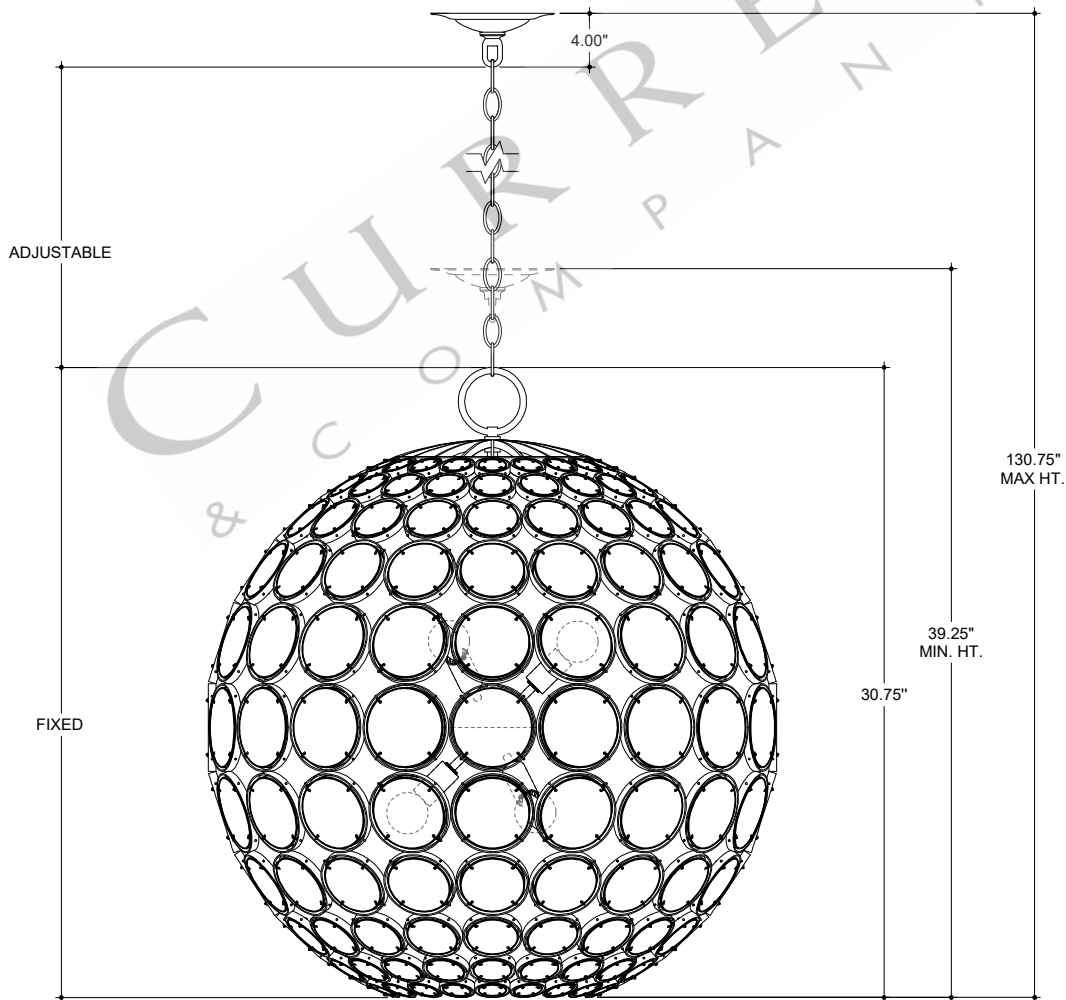

28.00" DIA. FRAME  
 6.00" DIA. CANOPY  
 1.00" H X 4.25" W  
 CROSS BAR

TOP VIEW

CANOPY DETAIL

FRONT VIEW