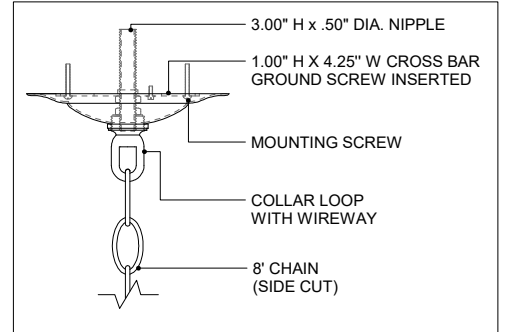

28.00" DIA. FRAME  
 6.00" DIA. CANOPY  
 1.00" H X 4.25" W  
 CROSS BAR

TOP VIEW

CANOPY DETAIL

FRONT VIEW