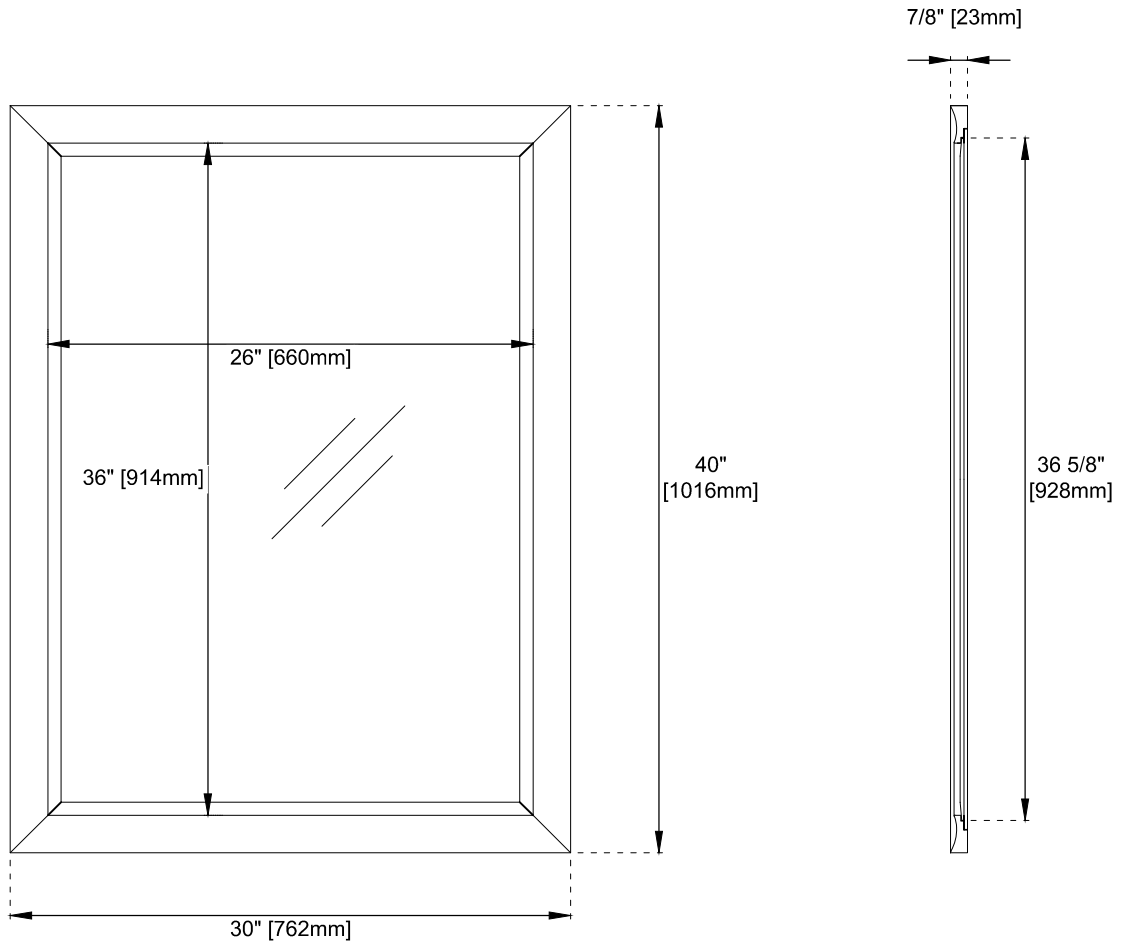

# 30" Glenbrooke Rectangular Mirror

**JAMES MARTIN**  
VANITIES™

735-M30-BNM / 735-M30-COK

---

## Dimension

Width: 30"

Depth: 7/8"

Height: 40"

Visit website for warranty and installation information  
[www.jamesmartinvanities.com](http://www.jamesmartinvanities.com)

Version: 202212

# 30" Glenbrooke Rectangular Mirror

**JAMES MARTIN**  
VANITIES™

735-M30-BNM / 735-M30-COK

Top View

Front View

Side View

Visit website for warranty and installation information  
[www.jamesmartinvanities.com](http://www.jamesmartinvanities.com)