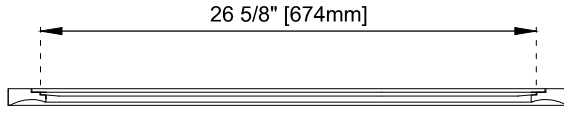

30" Glenbrooke Rectangular Mirror

JAMES MARTIN
VANITIES™

735-M30-BNM / 735-M30-COK